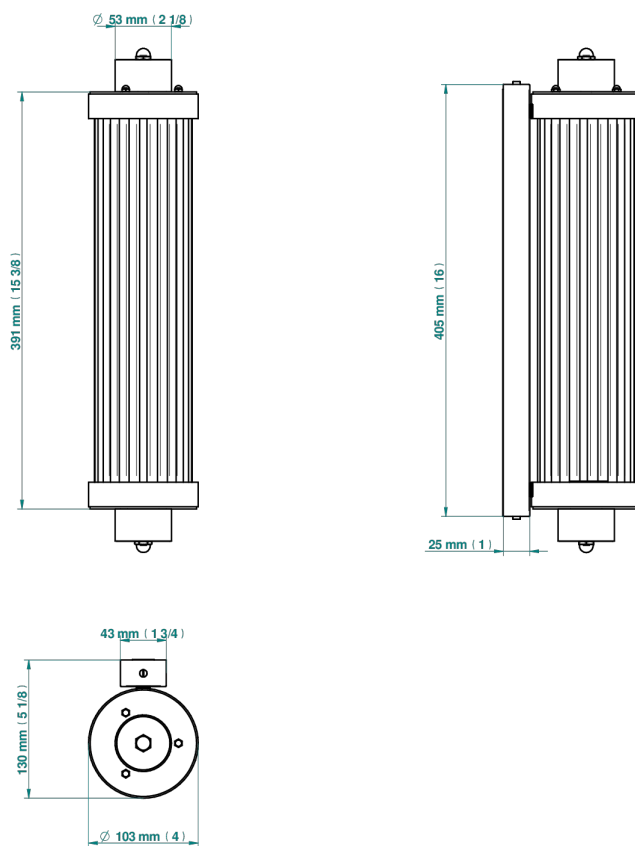

GRAND CENTRAL WHITE ONYX WITH LEVER HANDLES

U9S-534/T1

Acropole Wall mounted sconce

78432

10/05/2022

特色

- Grand central White Onyx with lever handles
- Acropole Wall mounted sconce

可选饰面