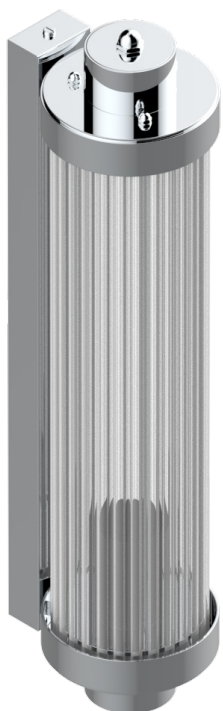

GRAND CENTRAL WHITE ONYX WITH LEVER HANDLES

U9S-534/T1

Acropole Wall mounted sconce

78432

10/05/2022

特色

- Grand central White Onyx with lever handles
- Acropole Wall mounted sconce

可选饰面

Black ceram - D30
Blush PVD - H62
Graphite PVD - H64
Matt Umber PVD - H67
Matt blush PVD - H60
Matt graphite PVD - H65

Natural smoked Brass - A13
PVD哑光棕铜 - F34
PVD哑光金 - H53
PVD哑光铜 - H50
PVD哑光镍 - H56
PVD抛光铜 - H49

PVD棕铜 - F33
PVD金色 - H52
PVD镍 - H55
Umber PVD - H66
哑光复古铜 - H07
哑光浅金 - F31

哑光金 - F07
哑光铬 - C02
哑光镍 - C01
复古镍 - H28
抛光金 (24K金) - F01
抛光铬 - A02

抛光镍 - B01
浅金 - F30
漆面铜 - D01