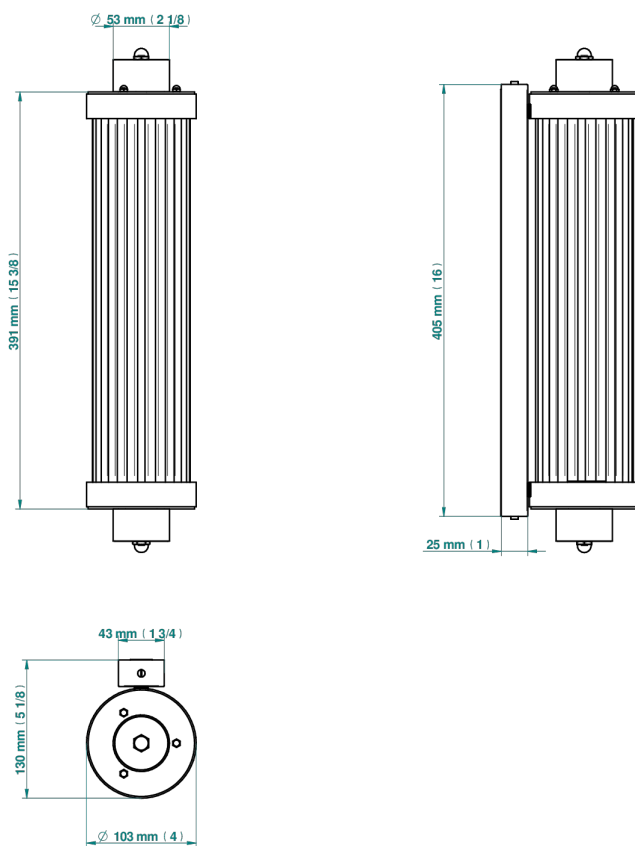

GRAND CENTRAL WHITE ONYX

U9R-534/T1

Acropole Wall mounted sconce

THG[®]
PARIS

78432

10/05/2022

CARACTERÍSTICAS

- Grand central White Onyx
- Acropole Wall mounted sconce