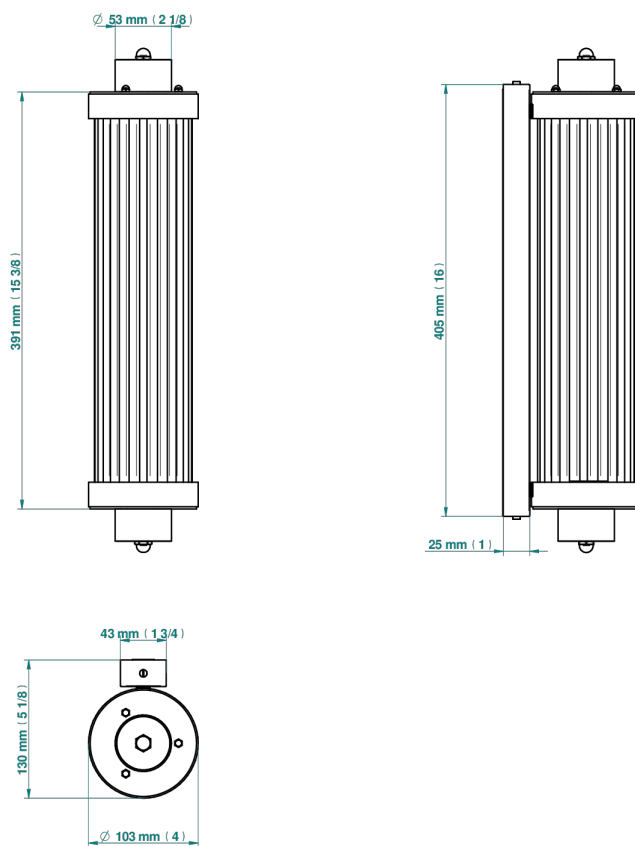

# GRAND CENTRAL WHITE ONYX

U9R-534/T1

Acropole Wall mounted sconce

THG<sup>®</sup>  
PARIS

78432

10/05/2022

## CHARACTERISTIC

- Grand central White Onyx
- Acropole Wall mounted sconce