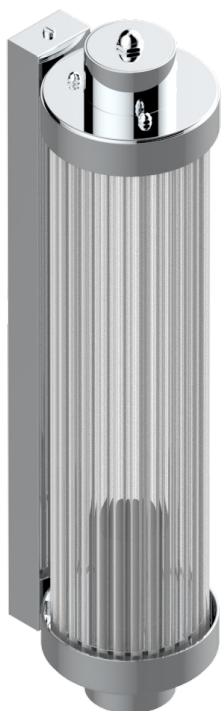

# GRAND CENTRAL WHITE ONYX

U9R-534/T1

Acropole Wall mounted sconce

THG<sup>®</sup>  
PARIS

78432

10/05/2022

## CHARACTERISTIC

- Grand central White Onyx
- Acropole Wall mounted sconce

## AVAILABLE FINITIONS

Antique nickel - H28  
Black ceram - D30  
Blush PVD - H62  
Brass color PVD - H49  
Brown bronze color PVD - F33  
Gold color PVD - H52

Graphite PVD - H64  
Lacquered light bronze - D01  
Matt Umber PVD - H67  
Matt blush PVD - H60  
Matt brass color PVD - H50  
Matt brown bronze color PVD - F34

Matt chrome - C02  
Matt gold - F07  
Matt gold color PVD - H53  
Matt graphite PVD - H65  
Matt nickel (color finish) - C01  
Matt nickel color PVD - H56

Natural smoked Brass - A13  
Nickel color PVD - H55  
Polished chrome (color finish) - A02  
Polished gold (color finish) - F01  
Polished nickel - B01  
Soft gold - F30