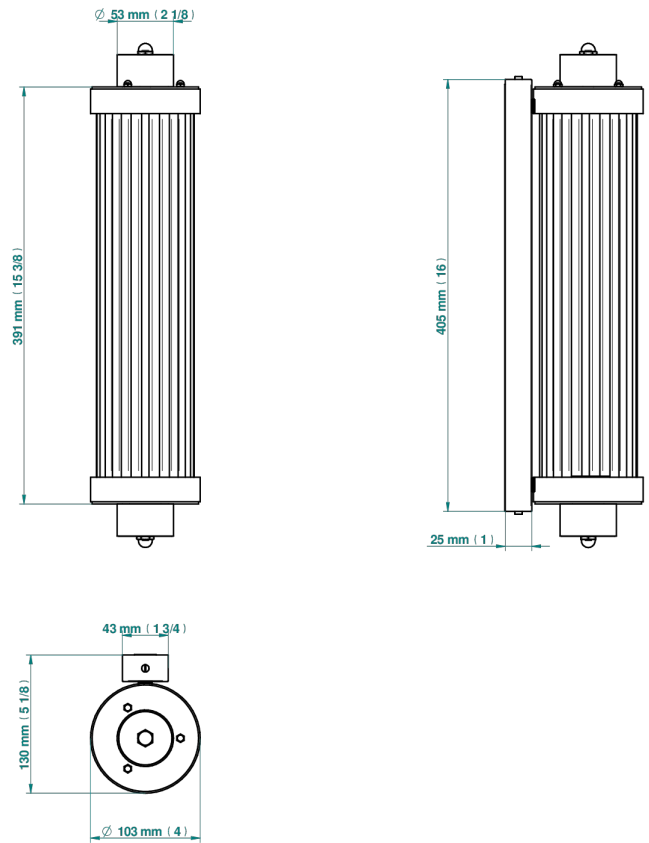

GRAND CENTRAL WHITE ONYX

U9R-534/T1

Acropole Wall mounted sconce

THG[®]
PARIS

78432

10/05/2022

EIGENSCHAFTEN

- Grand central White Onyx
- Acropole Wall mounted sconce