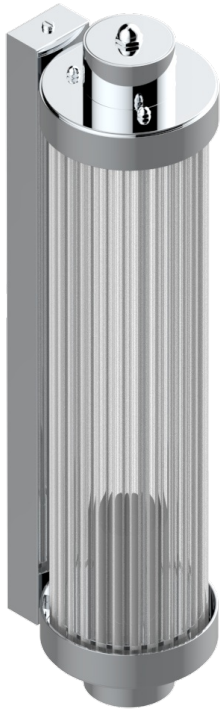

GRAND CENTRAL WHITE ONYX

U9R-534/T1

Acropole Wall mounted sconce

THG[®]
PARIS

78432

10/05/2022

EIGENSCHAFTEN

- Grand central White Onyx
- Acropole Wall mounted sconce

VERFÜGBARE OBERFLÄCHEN

Altnickel - H28
Blassgold - F30
Blassgold matt unlackiert - F31
Bronze hell - D01
Chrom - A02
Chrom matt - C02

Gold - F01
Gold matt - F07
Kupfer altrot matt lackiert - H07
Mattschwarz keramik - D30
Natural smoked Brass - A13
Nickel matt - C01

Pvd blush - H62
Pvd blush matt - H60
Pvd bronze braun - F33
Pvd bronze braun matt - F34
Pvd gold - H52
Pvd gold matt - H53

Pvd graphite - H64
Pvd graphite matt - H65
Pvd messing - H49
Pvd messing matt - H50
Pvd nickel - H55
Pvd nickel matt - H56

Pvd umber - H66
Pvd umber matt - H67
Silbernickel - B01