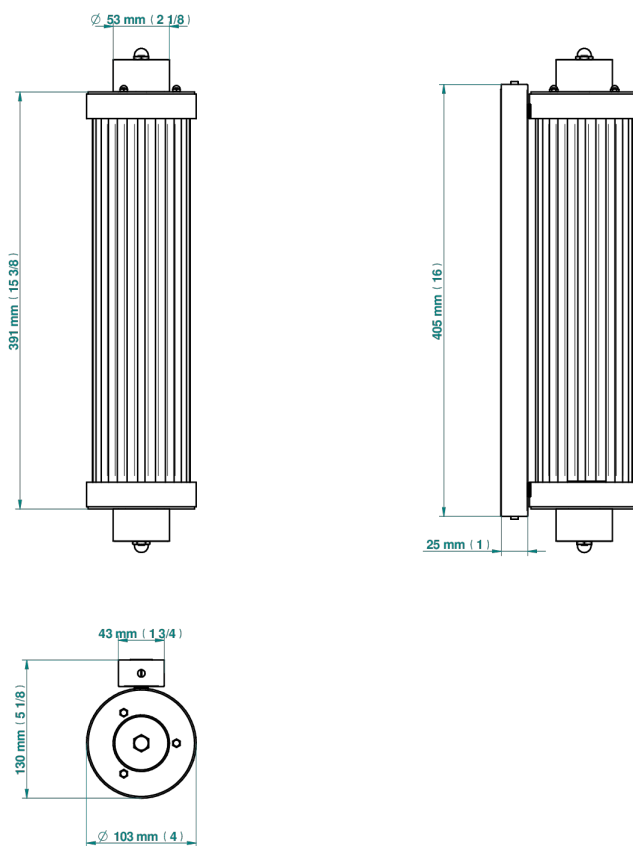

# GRAND CENTRAL WHITE ONYX

U9R-534/T1

Acropole Wall mounted sconce

THG<sup>®</sup>  
PARIS

78432

10/05/2022

## CARACTERÍSTICAS

- Grand central White Onyx
- Acropole Wall mounted sconce