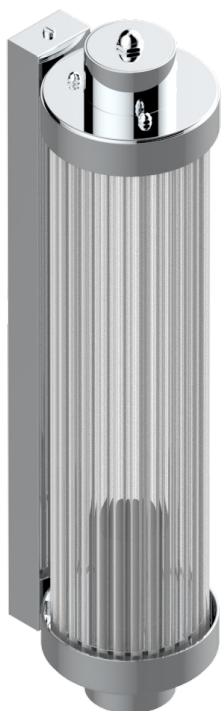

GRAND CENTRAL WHITE ONYX

U9R-534/T1

Acropole Wall mounted sconce

THG[®]
PARIS

78432

10/05/2022

CHARACTERISTIC

- Grand central White Onyx
- Acropole Wall mounted sconce

AVAILABLE FINITIONS

Antique nickel - H28
Black ceram - D30
Blush PVD - H62
Brass color PVD - H49
Brown bronze color PVD - F33
Gold color PVD - H52

Graphite PVD - H64
Lacquered light bronze - D01
Matt Umber PVD - H67
Matt blush PVD - H60
Matt brass color PVD - H50
Matt brown bronze color PVD - F34

Matt chrome - C02
Matt gold - F07
Matt gold color PVD - H53
Matt graphite PVD - H65
Matt nickel (color finish) - C01
Matt nickel color PVD - H56

Natural smoked Brass - A13
Nickel color PVD - H55
Polished chrome (color finish) - A02
Polished gold (color finish) - F01
Polished nickel - B01
Soft gold - F30

Soft matt gold - F31
Umber PVD - H66
Varnished matt antique red copper (color finish) - H07