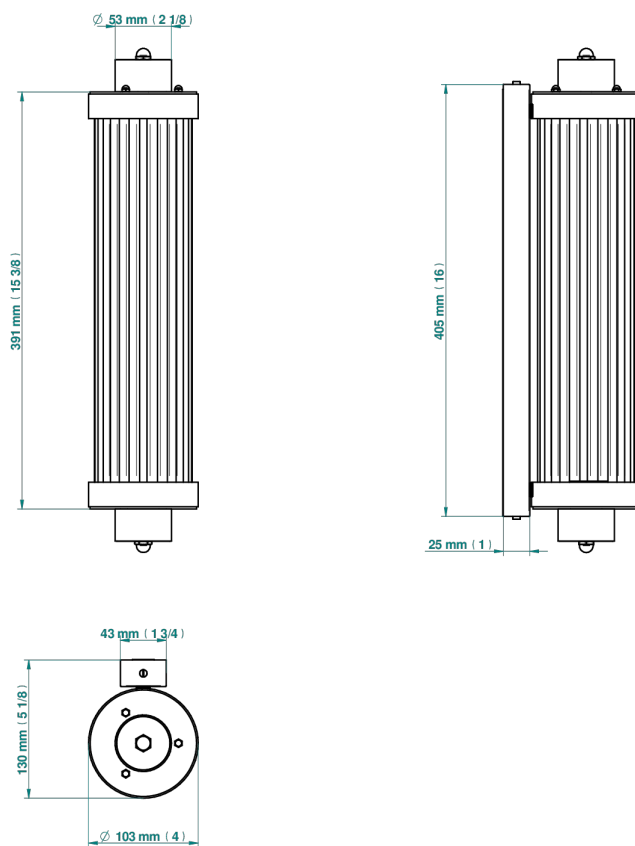

GRAND CENTRAL WHITE ONYX

U9R-534/T1

Acropole Wall mounted sconce

THG[®]
PARIS

78432

10/05/2022

CHARACTERISTIC

- Grand central White Onyx
- Acropole Wall mounted sconce