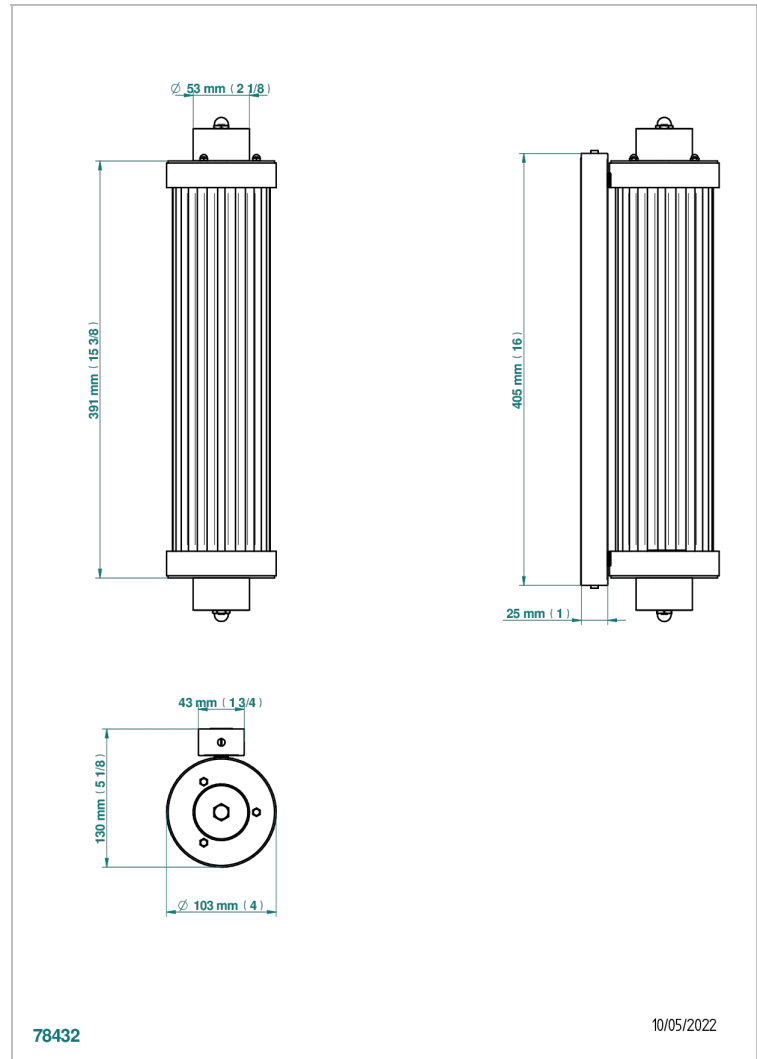

GRAND CENTRAL WHITE ONYX

U9R-534/T1

Acropole Wall mounted sconce

THG[®]
PARIS

特色

- Grand central White Onyx
- Acropole Wall mounted sconce

可选饰面

Black ceram - D30
Blush PVD - H62
Graphite PVD - H64
Matt Umber PVD - H67
Matt blush PVD - H60
Matt graphite PVD - H65