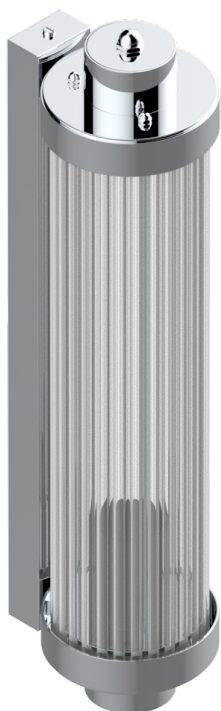

GRAND CENTRAL BLACK ONYX WITH LEVER

U9N-534/T1

Acropole Wall mounted sconce

THG[®]
PARIS

78432

10/05/2022

CHARACTERISTIC

- Grand central Black Onyx with lever
- Acropole Wall mounted sconce

AVAILABLE FINITIONS

Antique nickel - H28
Black ceram - D30
Blush PVD - H62
Brass color PVD - H49
Brown bronze color PVD - F33
Gold color PVD - H52

Graphite PVD - H64
Lacquered light bronze - D01
Matt Umber PVD - H67
Matt blush PVD - H60
Matt brass color PVD - H50
Matt brown bronze color PVD - F34

Matt chrome - C02
Matt gold - F07
Matt gold color PVD - H53
Matt graphite PVD - H65
Matt nickel (color finish) - C01
Matt nickel color PVD - H56

Natural smoked Brass - A13
Nickel color PVD - H55
Polished chrome (color finish) - A02
Polished gold (color finish) - F01
Polished nickel - B01
Soft gold - F30

Soft matt gold - F31
Umber PVD - H66
Varnished matt antique red copper (color finish) - H07