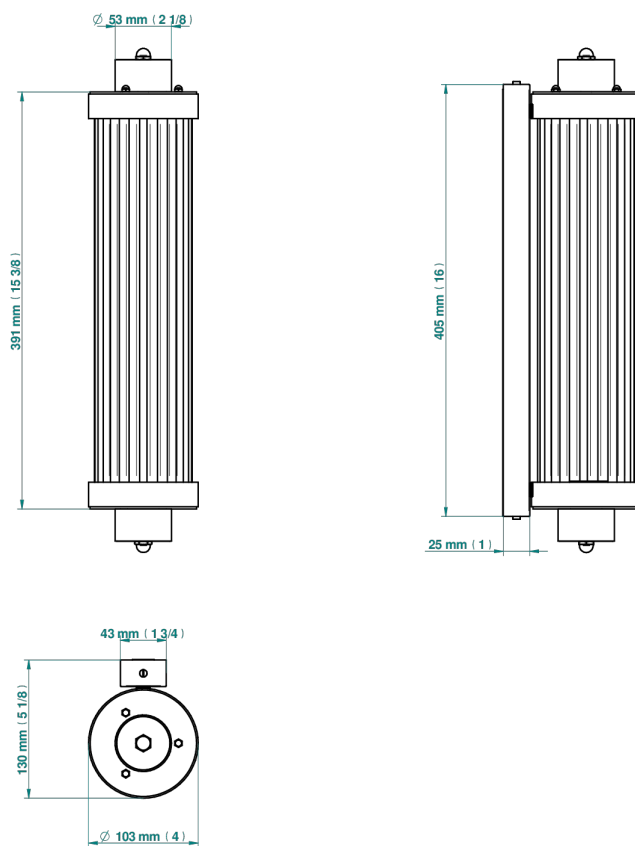

GRAND CENTRAL BLACK ONYX WITH LEVER

U9N-534/T1

Acropole Wall mounted sconce

THG[®]
PARIS

78432

10/05/2022

CHARACTERISTIC

- Grand central Black Onyx with lever
- Acropole Wall mounted sconce