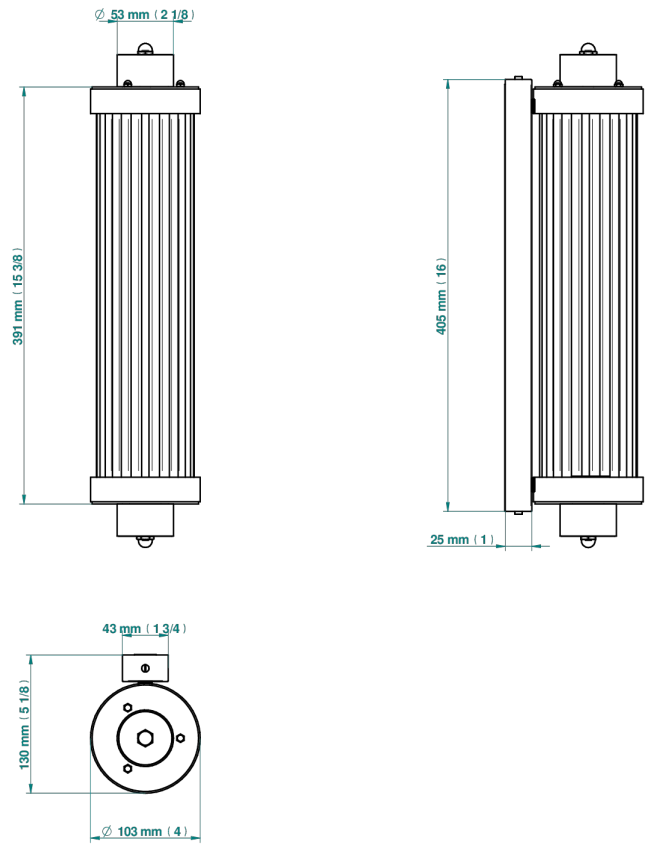

# GRAND CENTRAL BLACK ONYX WITH LEVER

U9N-534/T1

Acropole Wall mounted sconce

THG<sup>®</sup>  
PARIS

78432

10/05/2022

## CARACTERÍSTICAS

- Grand central Black Onyx with lever
- Acropole Wall mounted sconce