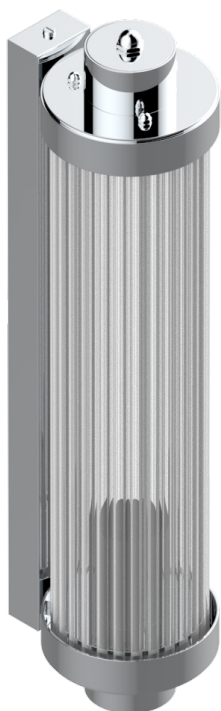

GRAND CENTRAL BLACK ONYX WITH LEVER

U9N-534/T1

Acropole Wall mounted sconce

THG[®]
PARIS

78432

10/05/2022

CHARACTERISTIC

- Grand central Black Onyx with lever
- Acropole Wall mounted sconce

AVAILABLE FINITIONS

Antique nickel - H28
Black ceram - D30
Blush PVD - H62
Brass color PVD - H49
Brown bronze color PVD - F33
Gold color PVD - H52

Graphite PVD - H64
Lacquered light bronze - D01
Matt Umber PVD - H67
Matt blush PVD - H60
Matt brass color PVD - H50
Matt brown bronze color PVD - F34

Matt chrome - C02
Matt gold - F07
Matt gold color PVD - H53
Matt graphite PVD - H65
Matt nickel (color finish) - C01
Matt nickel color PVD - H56

Natural smoked Brass - A13
Nickel color PVD - H55
Polished chrome (color finish) - A02
Polished gold (color finish) - F01
Polished nickel - B01
Soft gold - F30

Soft matt gold - F31
Umber PVD - H66
Varnished matt antique red copper
(color finish) - H07