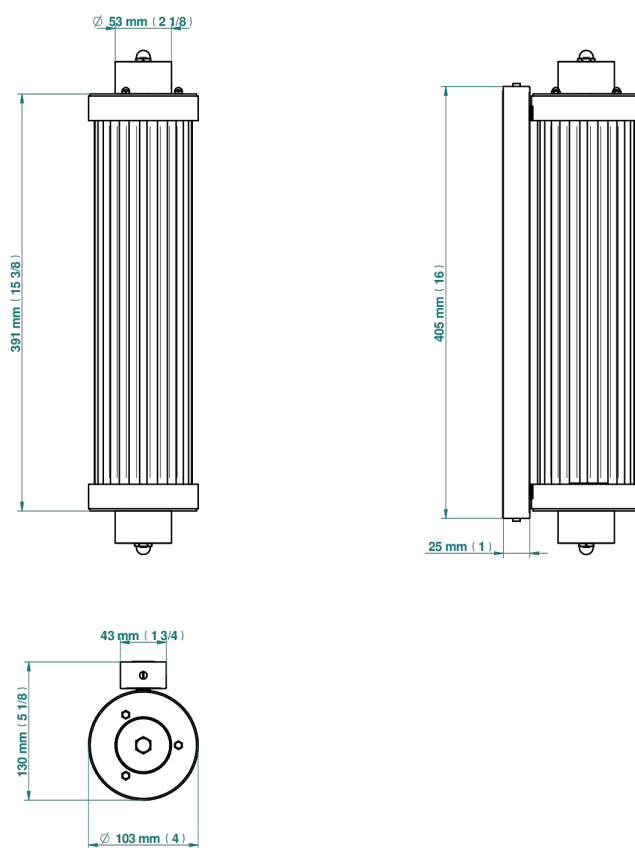

GRAND CENTRAL BLACK ONYX WITH LEVER

U9N-534/T1

Acropole Wall mounted sconce

THG[®]
PARIS

78432

10/05/2022

CHARACTERISTIC

- Grand central Black Onyx with lever
- Acropole Wall mounted sconce