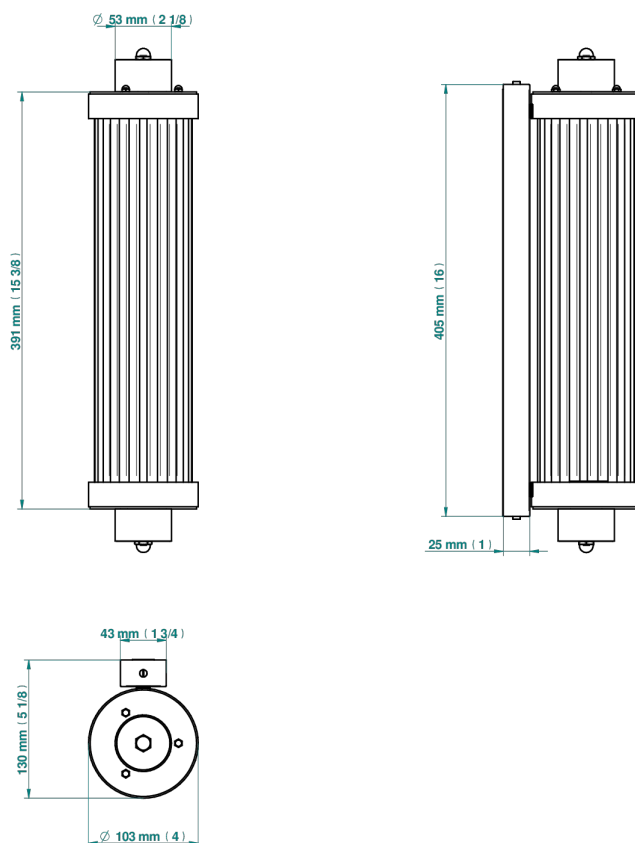

GRAND CENTRAL BLACK ONYX WITH LEVER

U9N-534/T1

Acropole Wall mounted sconce

THG[®]
PARIS

78432

10/05/2022

EIGENSCHAFTEN

- Grand central Black Onyx with lever
- Acropole Wall mounted sconce