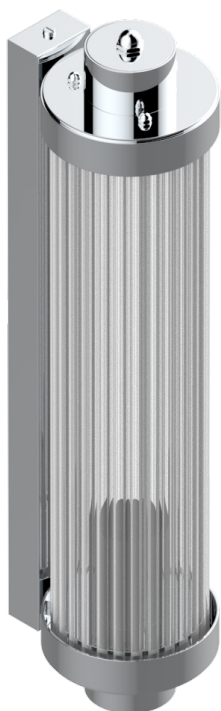

GRAND CENTRAL BLACK ONYX WITH LEVER

U9N-534/T1

Acropole Wall mounted sconce

THG[®]
PARIS

78432

10/05/2022

EIGENSCHAFTEN

- Grand central Black Onyx with lever
- Acropole Wall mounted sconce

VERFÜGBARE OBERFLÄCHEN

Altnickel - H28
Blassgold - F30
Blassgold matt unlackiert - F31
Bronze hell - D01
Chrom - A02
Chrom matt - C02

Gold - F01
Gold matt - F07
Kupfer altrot matt lackiert - H07
Mattschwarz keramik - D30
Natural smoked Brass - A13
Nickel matt - C01

Pvd blush - H62
Pvd blush matt - H60
Pvd bronze braun - F33
Pvd bronze braun matt - F34
Pvd gold - H52
Pvd gold matt - H53

Pvd graphite - H64
Pvd graphite matt - H65
Pvd messing - H49
Pvd messing matt - H50
Pvd nickel - H55
Pvd nickel matt - H56

Pvd umber - H66
Pvd umber matt - H67
Silbernichel - B01