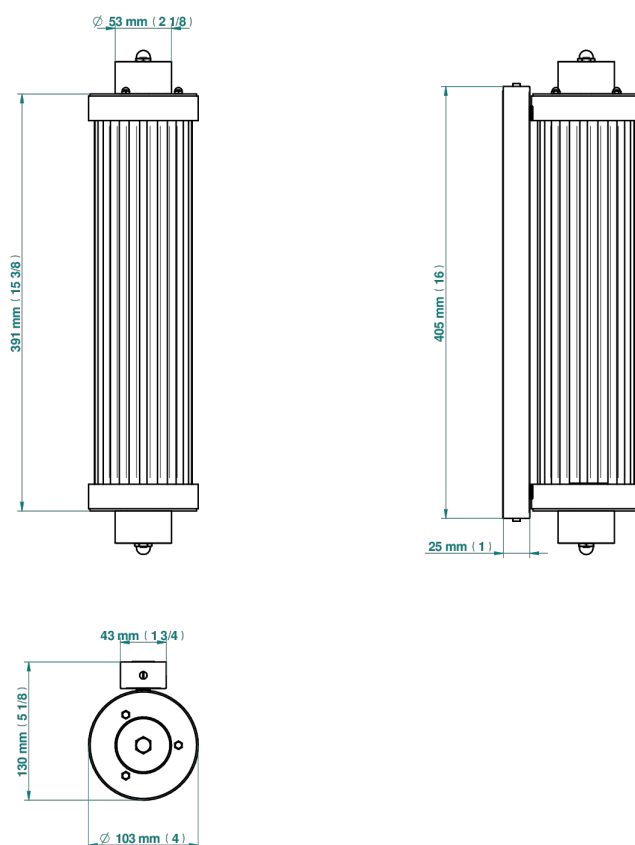

# GRAND CENTRAL BLACK ONYX WITH LEVER

U9N-534/T1

Acropole Wall mounted sconce

THG<sup>®</sup>  
PARIS

78432

10/05/2022

## CARACTERÍSTICAS

- Grand central Black Onyx with lever
- Acropole Wall mounted sconce