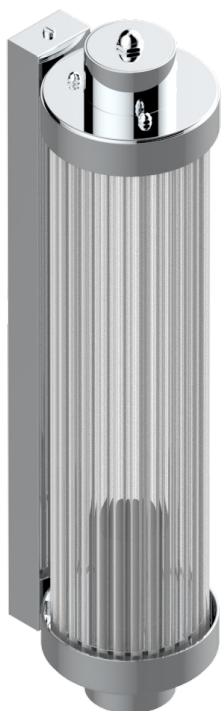

# GRAND CENTRAL BLACK ONYX WITH LEVER

U9N-534/T1

Acropole Wall mounted sconce

THG<sup>®</sup>  
PARIS

78432

10/05/2022

## CHARACTERISTIC

- Grand central Black Onyx with lever
- Acropole Wall mounted sconce

## AVAILABLE FINITIONS

Antique nickel - H28  
Black ceram - D30  
Blush PVD - H62  
Brass color PVD - H49  
Brown bronze color PVD - F33  
Gold color PVD - H52

Graphite PVD - H64  
Lacquered light bronze - D01  
Matt Umber PVD - H67  
Matt blush PVD - H60  
Matt brass color PVD - H50  
Matt brown bronze color PVD - F34

Matt chrome - C02  
Matt gold - F07  
Matt gold color PVD - H53  
Matt graphite PVD - H65  
Matt nickel (color finish) - C01  
Matt nickel color PVD - H56

Natural smoked Brass - A13  
Nickel color PVD - H55  
Polished chrome (color finish) - A02  
Polished gold (color finish) - F01  
Polished nickel - B01  
Soft gold - F30