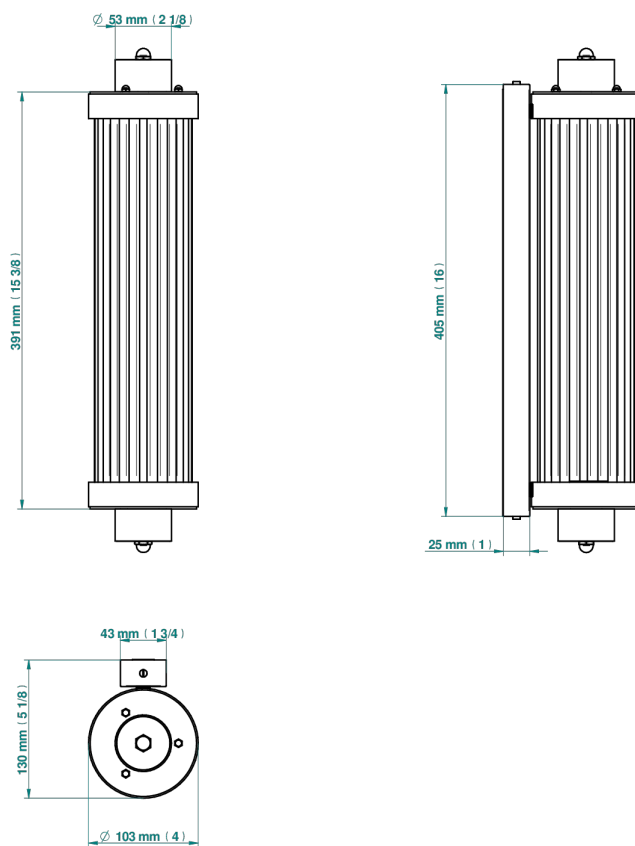

# GRAND CENTRAL BLACK ONYX WITH LEVER

U9N-534/T1

Acropole Wall mounted sconce

THG<sup>®</sup>  
PARIS

78432

10/05/2022