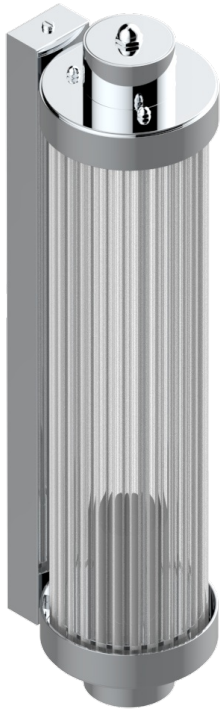

GRAND CENTRAL BLACK ONYX WITH LEVER

U9N-534/T1

Acropole Wall mounted sconce

THG[®]
PARIS

78432

10/05/2022

EIGENSCHAFTEN

- Grand central Black Onyx with lever
- Acropole Wall mounted sconce

VERFÜGBARE OBERFLÄCHEN

Altnickel - H28
Blassgold - F30
Blassgold matt unlackiert - F31
Bronze hell - D01
Chrom - A02
Chrom matt - C02

Gold - F01
Gold matt - F07
Kupfer altrot matt lackiert - H07
Mattschwarz keramik - D30
Natural smoked Brass - A13
Nickel matt - C01

Pvd blush - H62
Pvd blush matt - H60
Pvd bronze braun - F33
Pvd bronze braun matt - F34
Pvd gold - H52
Pvd gold matt - H53

Pvd graphite - H64
Pvd graphite matt - H65
Pvd messing - H49
Pvd messing matt - H50
Pvd nickel - H55
Pvd nickel matt - H56

Pvd umber - H66
Pvd umber matt - H67
Silbernickel - B01