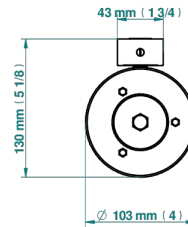

GRAND CENTRAL BLACK ONYX WITH LEVER

U9N-534/T1

Acropole Wall mounted sconce

THG[®]
PARIS

78432

10/05/2022

EIGENSCHAFTEN

- Grand central Black Onyx with lever
- Acropole Wall mounted sconce