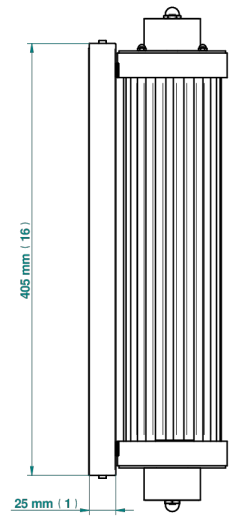

GRAND CENTRAL BLACK ONYX WITH LEVER

U9N-534/T1

Acropole Wall mounted sconce

THG[®]
PARIS

78432

10/05/2022

EIGENSCHAFTEN

- Grand central Black Onyx with lever
- Acropole Wall mounted sconce