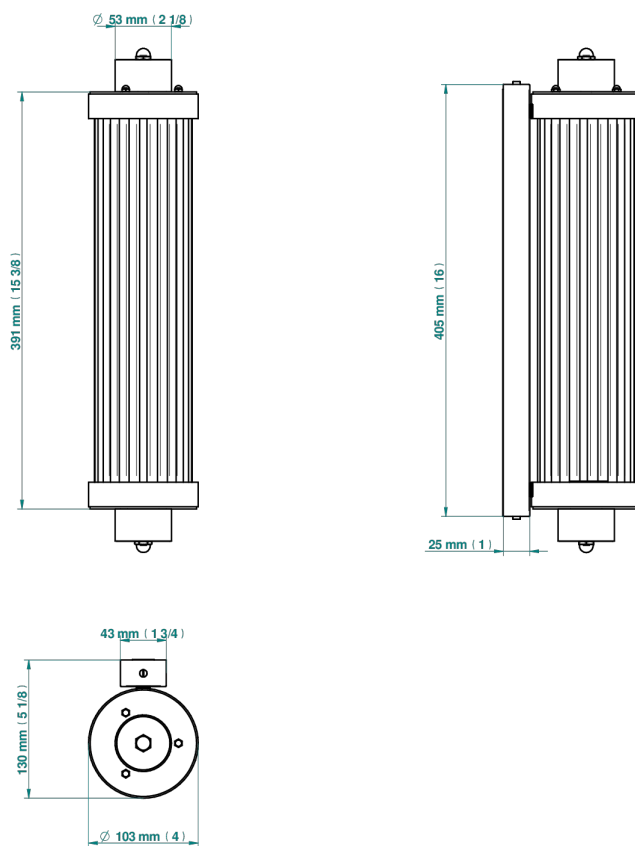

GRAND CENTRAL BLACK ONYX

U9M-534/T1

Acropole Wall mounted sconce

THG[®]
PARIS

78432

10/05/2022

CARACTERÍSTICAS

- Grand central Black Onyx
- Acropole Wall mounted sconce