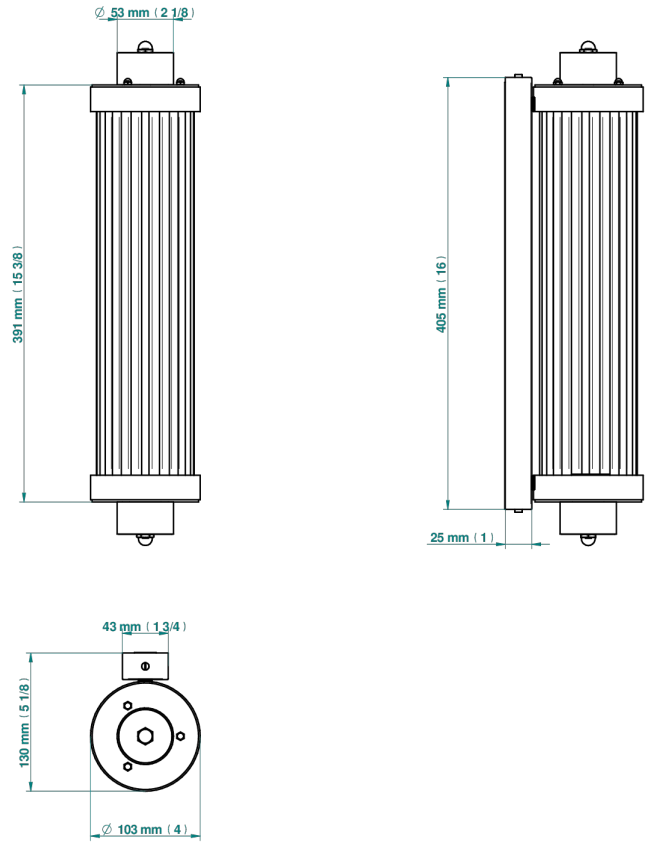

# GRAND CENTRAL BLACK ONYX

U9M-534/T1

Acropole Wall mounted sconce

THG<sup>®</sup>  
PARIS

78432

10/05/2022

## CHARACTERISTIC

- Grand central Black Onyx
- Acropole Wall mounted sconce