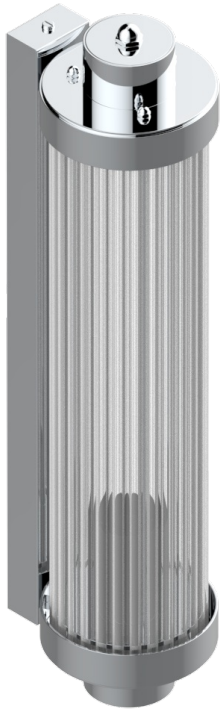

# GRAND CENTRAL BLACK ONYX

U9M-534/T1

Acropole Wall mounted sconce

THG<sup>®</sup>  
PARIS

78432

10/05/2022

## CHARACTERISTIC

- Grand central Black Onyx
- Acropole Wall mounted sconce

## AVAILABLE FINITIONS

Antique nickel - H28  
Black ceram - D30  
Blush PVD - H62  
Brass color PVD - H49  
Brown bronze color PVD - F33  
Gold color PVD - H52

Graphite PVD - H64  
Lacquered light bronze - D01  
Matt Umber PVD - H67  
Matt blush PVD - H60  
Matt brass color PVD - H50  
Matt brown bronze color PVD - F34

Matt chrome - C02  
Matt gold - F07  
Matt gold color PVD - H53  
Matt graphite PVD - H65  
Matt nickel (color finish) - C01  
Matt nickel color PVD - H56

Natural smoked Brass - A13  
Nickel color PVD - H55  
Polished chrome (color finish) - A02  
Polished gold (color finish) - F01  
Polished nickel - B01  
Soft gold - F30