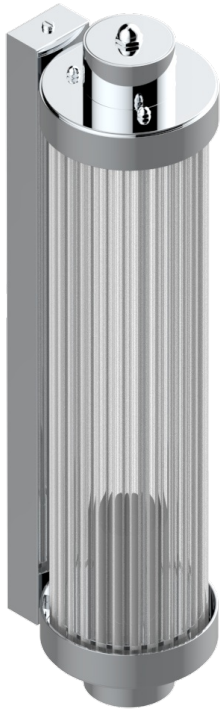

GRAND CENTRAL BLACK ONYX

U9M-534/T1

Acropole Wall mounted sconce

THG[®]
PARIS

78432

10/05/2022

EIGENSCHAFTEN

- Grand central Black Onyx
- Acropole Wall mounted sconce

VERFÜGBARE OBERFLÄCHEN

Altnickel - H28
Blassgold - F30
Blassgold matt unlackiert - F31
Bronze hell - D01
Chrom - A02
Chrom matt - C02

Gold - F01
Gold matt - F07
Kupfer altrot matt lackiert - H07
Mattschwarz keramik - D30
Natural smoked Brass - A13
Nickel matt - C01

Pvd blush - H62
Pvd blush matt - H60
Pvd bronze braun - F33
Pvd bronze braun matt - F34
Pvd gold - H52
Pvd gold matt - H53

Pvd graphite - H64
Pvd graphite matt - H65
Pvd messing - H49
Pvd messing matt - H50
Pvd nickel - H55
Pvd nickel matt - H56

Pvd umber - H66
Pvd umber matt - H67
Silbernickel - B01