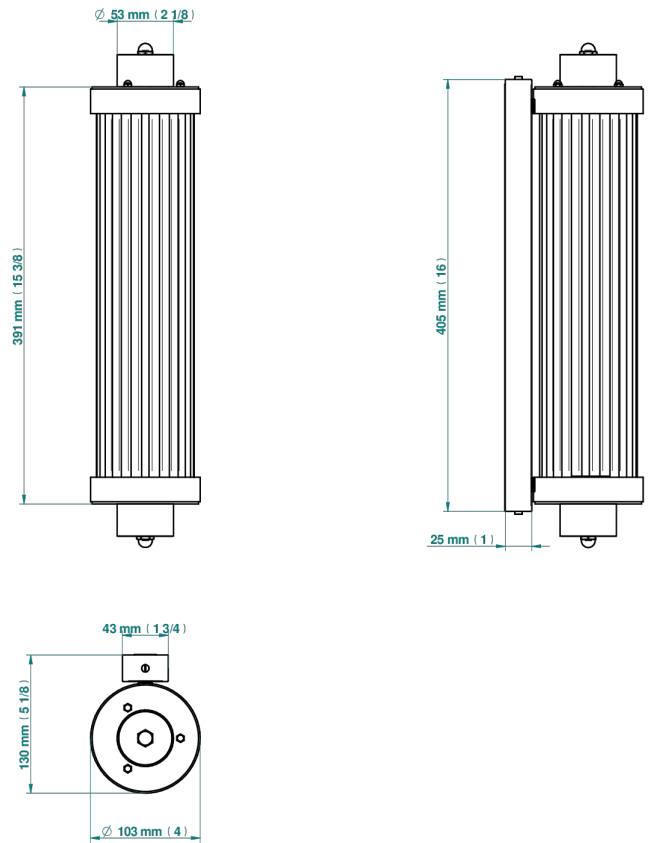

GRAND CENTRAL BLACK ONYX

U9M-534/T1

Acropole Wall mounted sconce

THG[®]
PARIS

78432

10/05/2022

EIGENSCHAFTEN

- Grand central Black Onyx
- Acropole Wall mounted sconce