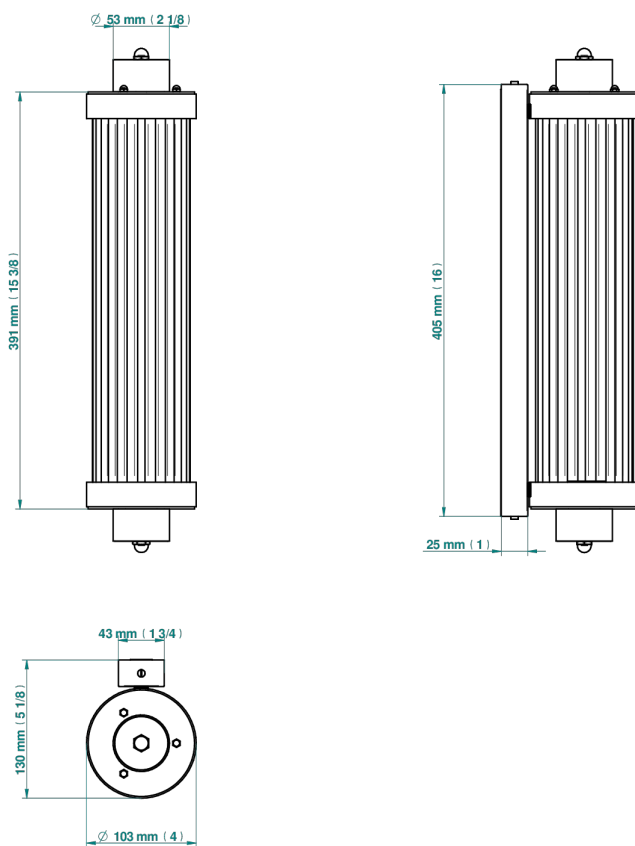

GRAND CENTRAL BLACK ONYX

U9M-534/T1

Acropole Wall mounted sconce

THG[®]
PARIS

78432

10/05/2022

CARACTERÍSTICAS

- Grand central Black Onyx
- Acropole Wall mounted sconce