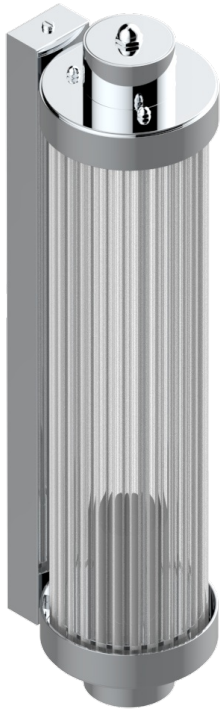

# GRAND CENTRAL BLACK ONYX

U9M-534/T1

Acropole Wall mounted sconce

THG<sup>®</sup>  
PARIS

78432

10/05/2022

## EIGENSCHAFTEN

- Grand central Black Onyx
- Acropole Wall mounted sconce

## VERFÜGBARE OBERFLÄCHEN

Altnickel - H28  
Blassgold - F30  
Blassgold matt unlackiert - F31  
Bronze hell - D01  
Chrom - A02  
Chrom matt - C02

Gold - F01  
Gold matt - F07  
Kupfer altrot matt lackiert - H07  
Mattschwarz keramik - D30  
Natural smoked Brass - A13  
Nickel matt - C01

Pvd blush - H62  
Pvd blush matt - H60  
Pvd bronze braun - F33  
Pvd bronze braun matt - F34  
Pvd gold - H52  
Pvd gold matt - H53

Pvd graphite - H64  
Pvd graphite matt - H65  
Pvd messing - H49  
Pvd messing matt - H50  
Pvd nickel - H55  
Pvd nickel matt - H56