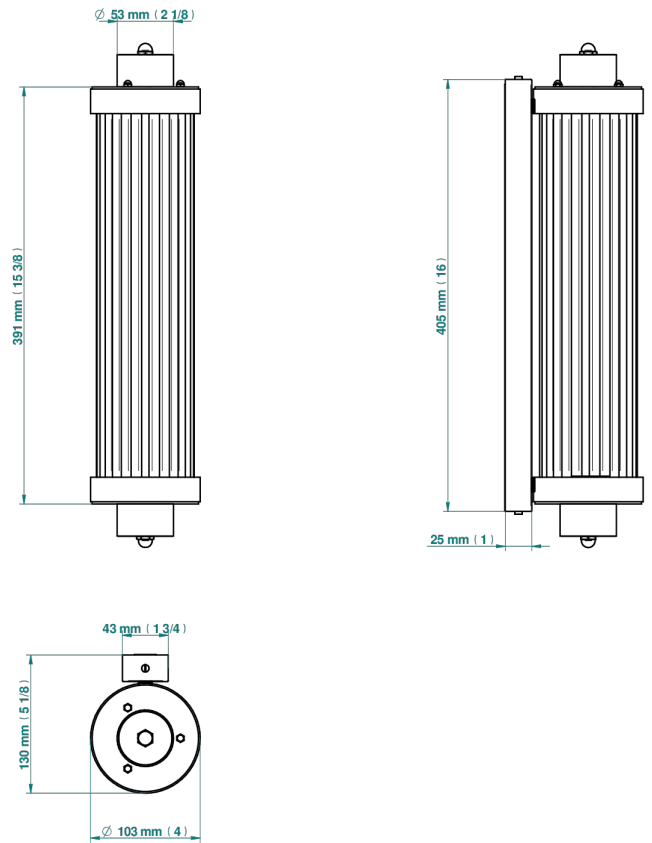

# GRAND CENTRAL BLACK ONYX

U9M-534/T1

Acropole Wall mounted sconce

THG<sup>®</sup>  
PARIS

78432

10/05/2022