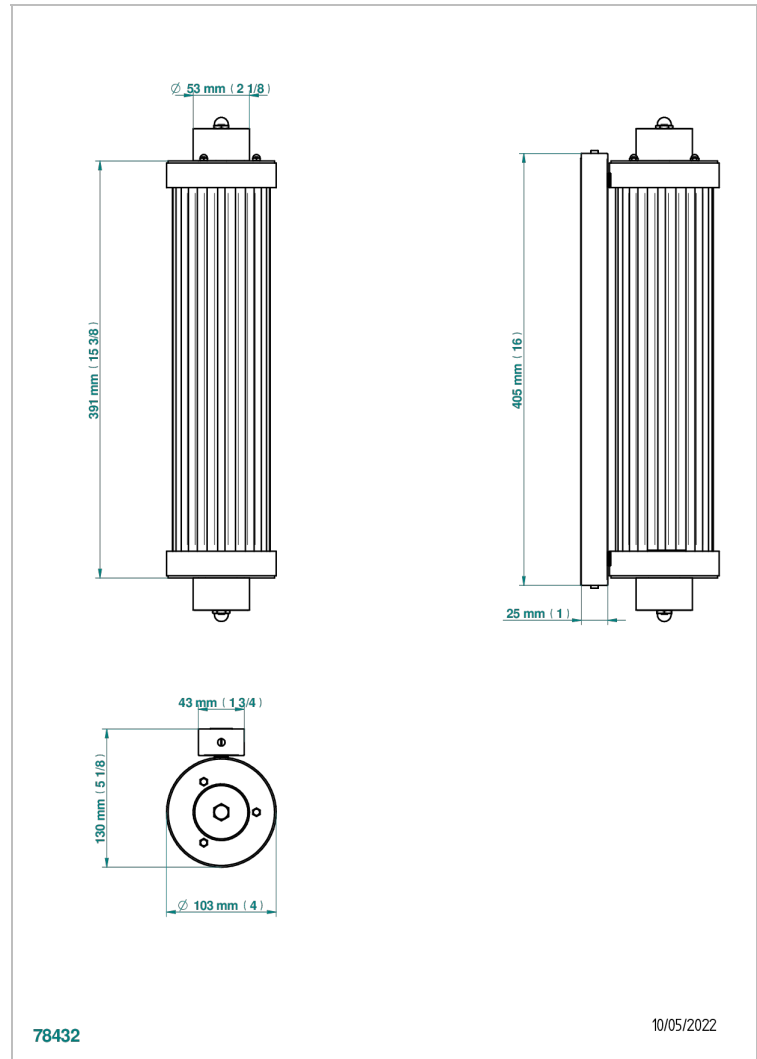

GRAND CENTRAL BLACK ONYX

U9M-534/T1

Acropole Wall mounted sconce

特色

- Grand central Black Onyx
- Acropole Wall mounted sconce

可选饰面

Black ceram - D30
Blush PVD - H62
Graphite PVD - H64
Matt Umber PVD - H67
Matt blush PVD - H60
Matt graphite PVD - H65