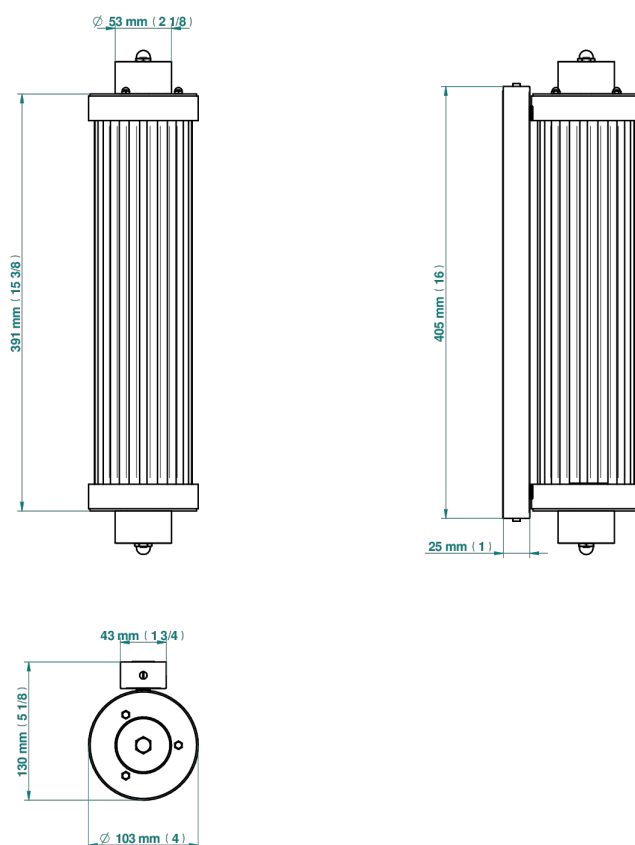

GRAND CENTRAL METAL WITH LEVER

U9L-534/T1

Acropole Wall mounted sconce

THG[®]
PARIS

78432

10/05/2022

CARACTERÍSTICAS

- Grand central Metal with lever
- Acropole Wall mounted sconce