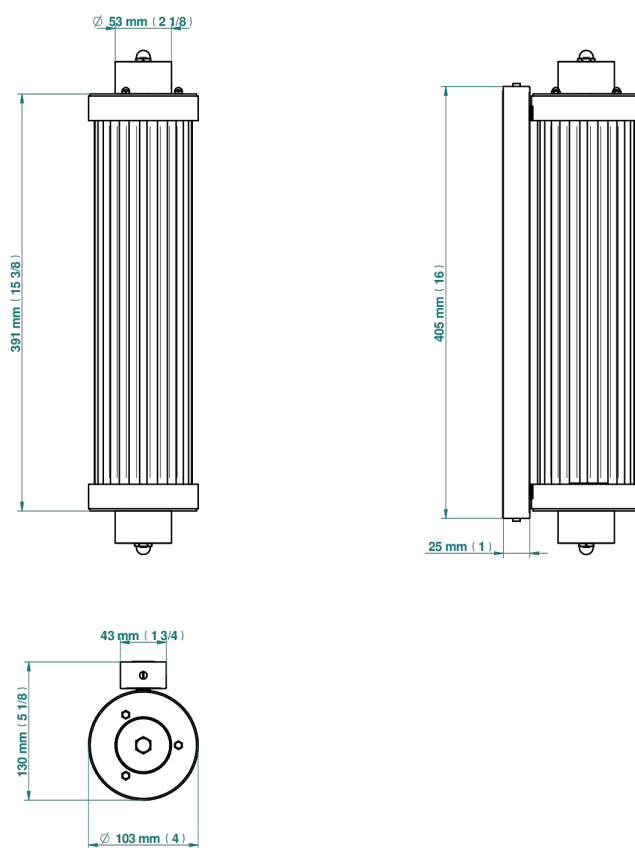

GRAND CENTRAL METAL WITH LEVER

U9L-534/T1

Acropole Wall mounted sconce

THG[®]
PARIS

78432

10/05/2022

CHARACTERISTIC

- Grand central Metal with lever
- Acropole Wall mounted sconce