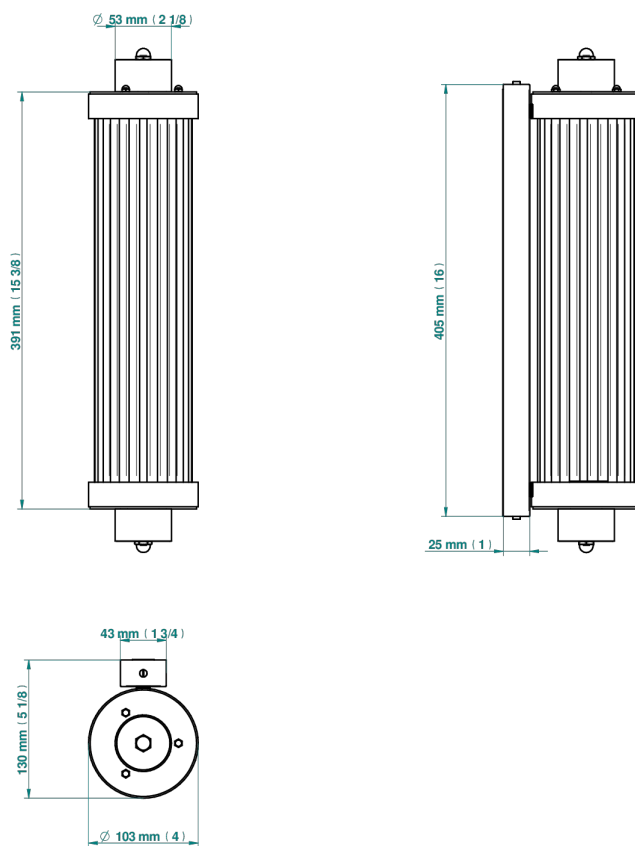

# GRAND CENTRAL METAL WITH LEVER

U9L-534/T1

Acropole Wall mounted sconce

THG<sup>®</sup>  
PARIS

78432

10/05/2022

## EIGENSCHAFTEN

- Grand central Metal with lever
- Acropole Wall mounted sconce