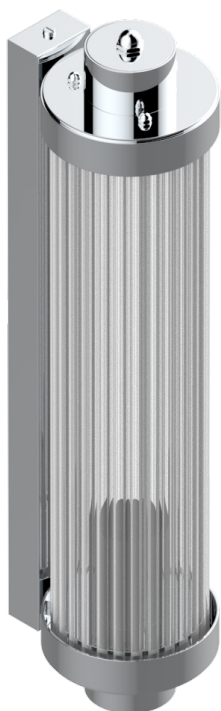

# GRAND CENTRAL METAL WITH LEVER

U9L-534/T1

Acropole Wall mounted sconce

THG<sup>®</sup>  
PARIS

78432

10/05/2022

## EIGENSCHAFTEN

- Grand central Metal with lever
- Acropole Wall mounted sconce

## VERFÜGBARE OBERFLÄCHEN

Altnickel - H28  
Blassgold - F30  
Blassgold matt unlackiert - F31  
Bronze hell - D01  
Chrom - A02  
Chrom matt - C02

Gold - F01  
Gold matt - F07  
Kupfer altrot matt lackiert - H07  
Mattschwarz keramik - D30  
Natural smoked Brass - A13  
Nickel matt - C01

Polished chrome with gold inlay - GA1  
Pvd blush - H62  
Pvd blush matt - H60  
Pvd bronze braun - F33  
Pvd bronze braun matt - F34  
Pvd gold - H52

Pvd gold matt - H53  
Pvd graphite - H64  
Pvd graphite matt - H65  
Pvd messing - H49  
Pvd messing matt - H50  
Pvd nickel - H55