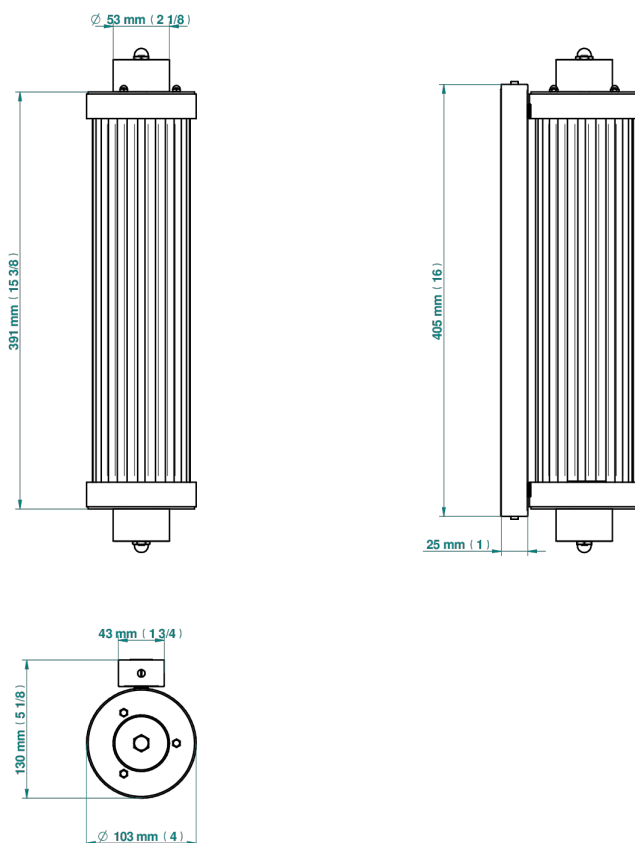

GRAND CENTRAL METAL WITH LEVER

U9L-534/T1

Acropole Wall mounted sconce

THG[®]
PARIS

78432

10/05/2022

CARACTERÍSTICAS

- Grand central Metal with lever
- Acropole Wall mounted sconce