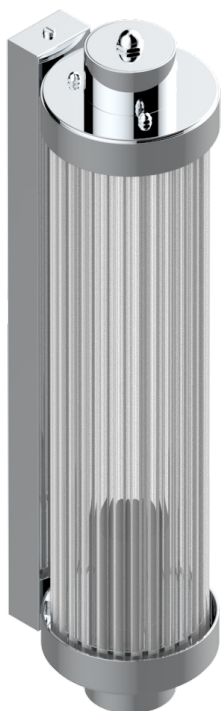

GRAND CENTRAL METAL WITH LEVER

U9L-534/T1

Acropole Wall mounted sconce

THG[®]
PARIS

78432

10/05/2022

CHARACTERISTIC

- Grand central Metal with lever
- Acropole Wall mounted sconce

AVAILABLE FINITIONS

Antique nickel - H28
Black ceram - D30
Blush PVD - H62
Brass color PVD - H49
Brown bronze color PVD - F33
Gold color PVD - H52

Graphite PVD - H64
Lacquered light bronze - D01
Matt Umber PVD - H67
Matt blush PVD - H60
Matt brass color PVD - H50
Matt brown bronze color PVD - F34

Matt chrome - C02
Matt gold - F07
Matt gold color PVD - H53
Matt graphite PVD - H65
Matt nickel (color finish) - C01
Matt nickel color PVD - H56

Natural smoked Brass - A13
Nickel color PVD - H55
Polished chrome (color finish) - A02
Polished chrome with gold inlay - GA1
Polished gold (color finish) - F01
Polished nickel - B01

Soft gold - F30
Soft matt gold - F31
Umber PVD - H66
Varnished matt antique red copper (color finish) - H07