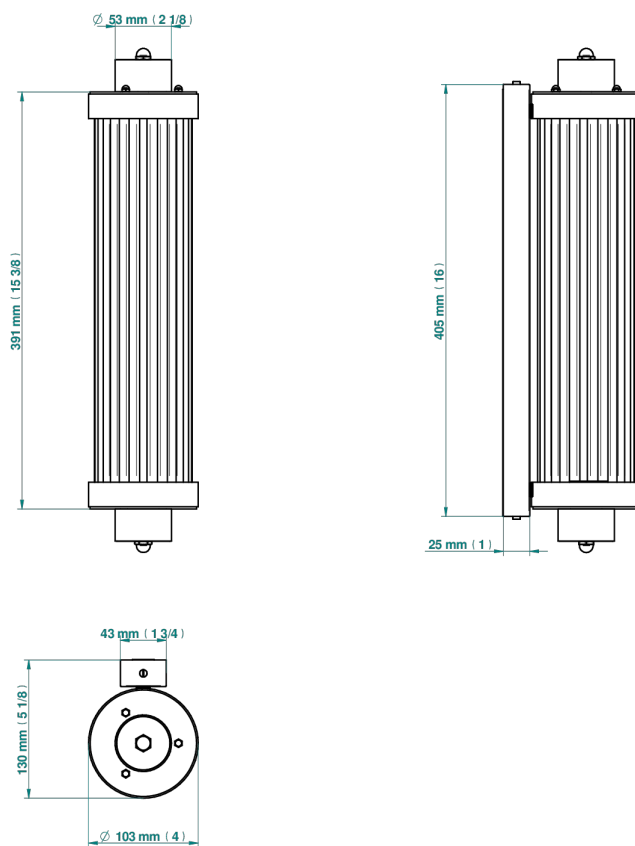

GRAND CENTRAL METAL WITH LEVER

U9L-534/T1

Acropole Wall mounted sconce

THG[®]
PARIS

78432

10/05/2022

CHARACTERISTIC

- Grand central Metal with lever
- Acropole Wall mounted sconce