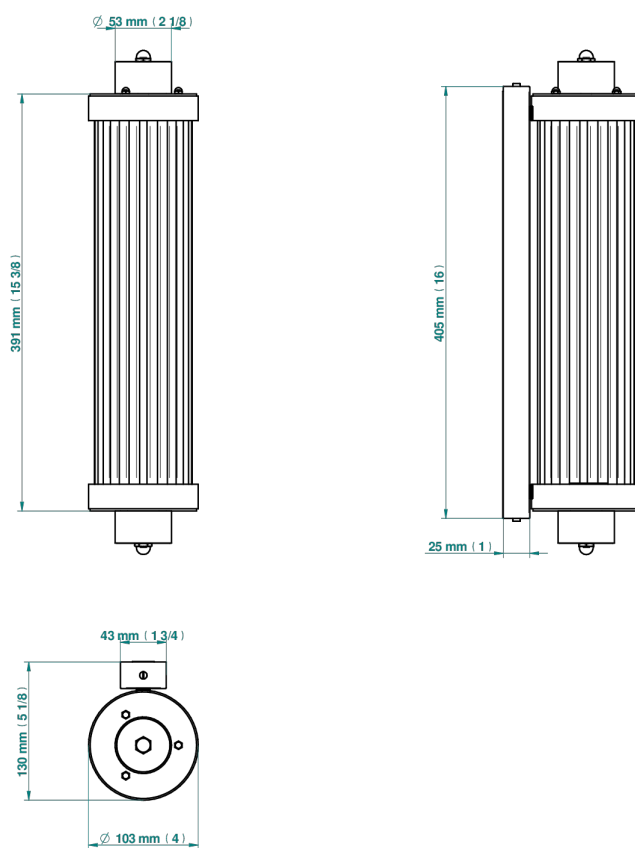

GRAND CENTRAL METAL WITH LEVER

U9L-534/T1

Acropole Wall mounted sconce

THG[®]
PARIS

78432

10/05/2022

EIGENSCHAFTEN

- Grand central Metal with lever
- Acropole Wall mounted sconce