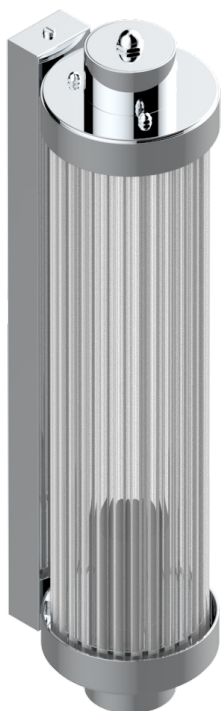

GRAND CENTRAL METAL WITH LEVER

U9L-534/T1

Acropole Wall mounted sconce

THG[®]
PARIS

78432

10/05/2022

EIGENSCHAFTEN

- Grand central Metal with lever
- Acropole Wall mounted sconce

VERFÜGBARE OBERFLÄCHEN

Altnickel - H28
Blassgold - F30
Blassgold matt unlackiert - F31
Bronze hell - D01
Chrom - A02
Chrom matt - C02

Gold - F01
Gold matt - F07
Kupfer altrot matt lackiert - H07
Mattschwarz keramik - D30
Natural smoked Brass - A13
Nickel matt - C01

Polished chrome with gold inlay - GA1
Pvd blush - H62
Pvd blush matt - H60
Pvd bronze braun - F33
Pvd bronze braun matt - F34
Pvd gold - H52

Pvd gold matt - H53
Pvd graphite - H64
Pvd graphite matt - H65
Pvd messing - H49
Pvd messing matt - H50
Pvd nickel - H55

Pvd nickel matt - H56
Pvd umber - H66
Pvd umber matt - H67
Silbernickel - B01