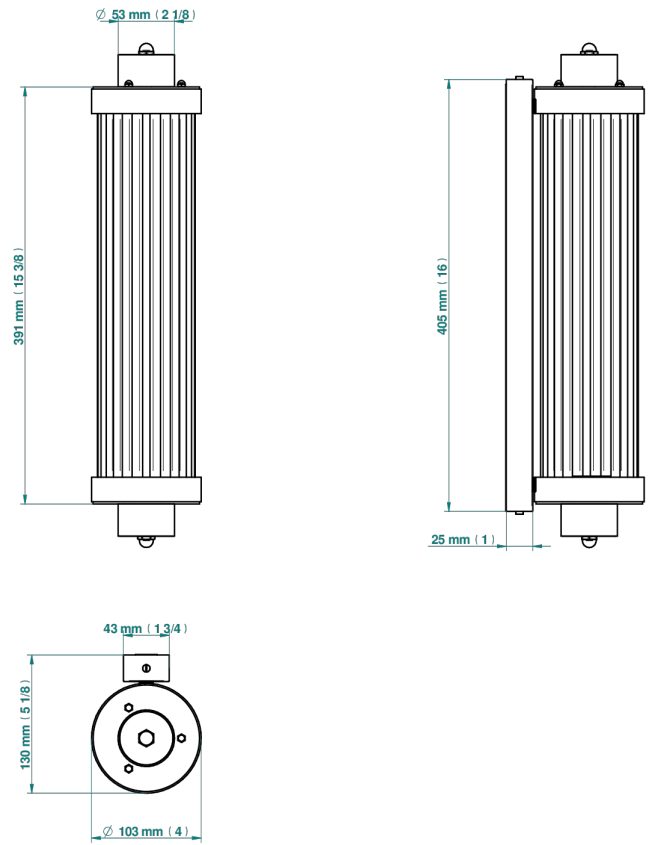

# GRAND CENTRAL METAL WITH LEVER

U9L-534/T1

Acropole Wall mounted sconce

THG<sup>®</sup>  
PARIS

78432

10/05/2022

## 特色

- Grand central Metal with lever
- Acropole Wall mounted sconce