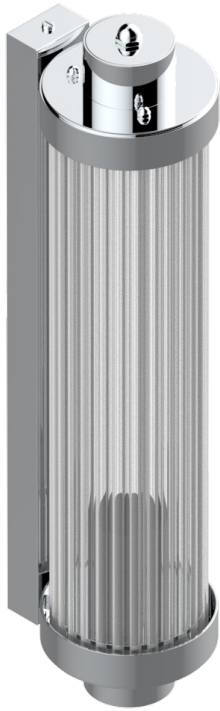

# GRAND CENTRAL METAL WITH LEVER

U9L-534/T1

Acropole Wall mounted sconce

THG<sup>®</sup>  
PARIS

78432

10/05/2022

## 特色

- Grand central Metal with lever
- Acropole Wall mounted sconce

## 可选饰面

Black ceram - D30  
Blush PVD - H62  
Graphite PVD - H64  
Matt Umber PVD - H67  
Matt blush PVD - H60  
Matt graphite PVD - H65

Natural smoked Brass - A13  
PVD哑光棕铜 - F34  
PVD哑光金 - H53  
PVD哑光铜 - H50  
PVD哑光镍 - H56  
PVD抛光铜 - H49

PVD棕铜 - F33  
PVD金色 - H52  
PVD镍 - H55  
Polished chrome with gold inlay - GA1  
Umber PVD - H66  
哑光复古铜 - H07

哑光浅金 - F31  
哑光金 - F07  
哑光铬 - C02  
哑光镍 - C01  
复古镍 - H28  
抛光金 (24K金) - F01

抛光铬 - A02  
抛光镍 - B01  
浅金 - F30  
漆面铜 - D01