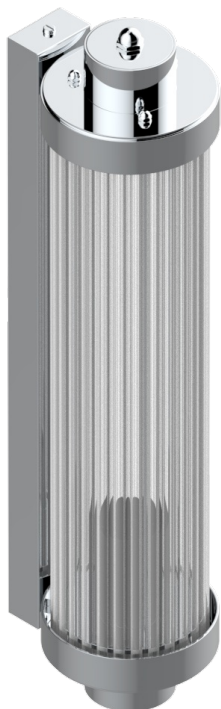

# GRAND CENTRAL METAL

U9K-534/T1

Acropole Wall mounted sconce

THG<sup>®</sup>  
PARIS

78432

10/05/2022

## CHARACTERISTIC

- Grand central Metal
- Acropole Wall mounted sconce

## AVAILABLE FINITIONS

Antique nickel - H28  
Black ceram - D30  
Blush PVD - H62  
Brass color PVD - H49  
Brown bronze color PVD - F33  
Gold color PVD - H52

Graphite PVD - H64  
Lacquered light bronze - D01  
Matt Umber PVD - H67  
Matt blush PVD - H60  
Matt brass color PVD - H50  
Matt brown bronze color PVD - F34

Matt chrome - C02  
Matt gold - F07  
Matt gold color PVD - H53  
Matt graphite PVD - H65  
Matt nickel (color finish) - C01  
Matt nickel color PVD - H56

Natural smoked Brass - A13  
Nickel color PVD - H55  
Polished chrome (color finish) - A02  
Polished chrome with gold inlay - GA1  
Polished gold (color finish) - F01  
Polished nickel - B01