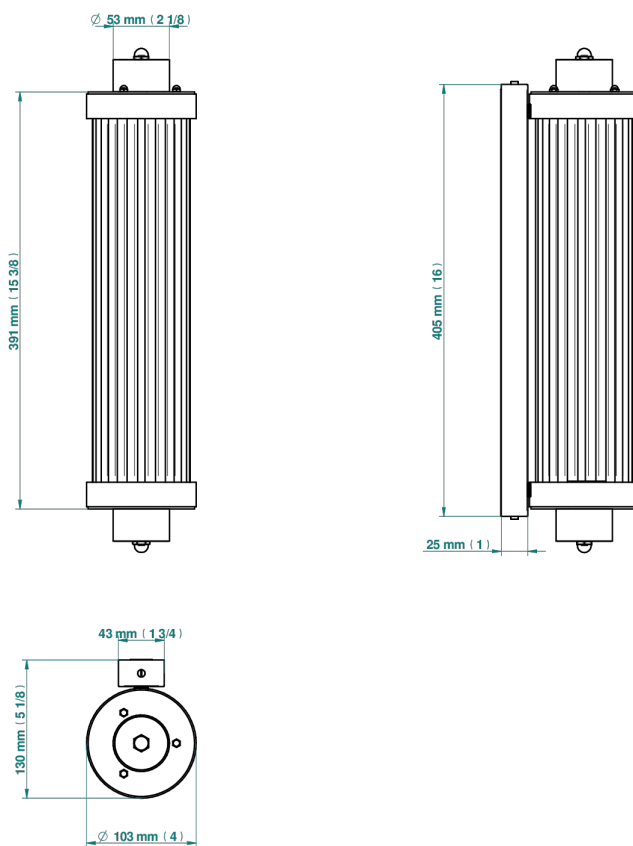

# GRAND CENTRAL METAL

U9K-534/T1

Acropole Wall mounted sconce

THG<sup>®</sup>  
PARIS

78432

10/05/2022

## CHARACTERISTIC

- Grand central Metal
- Acropole Wall mounted sconce