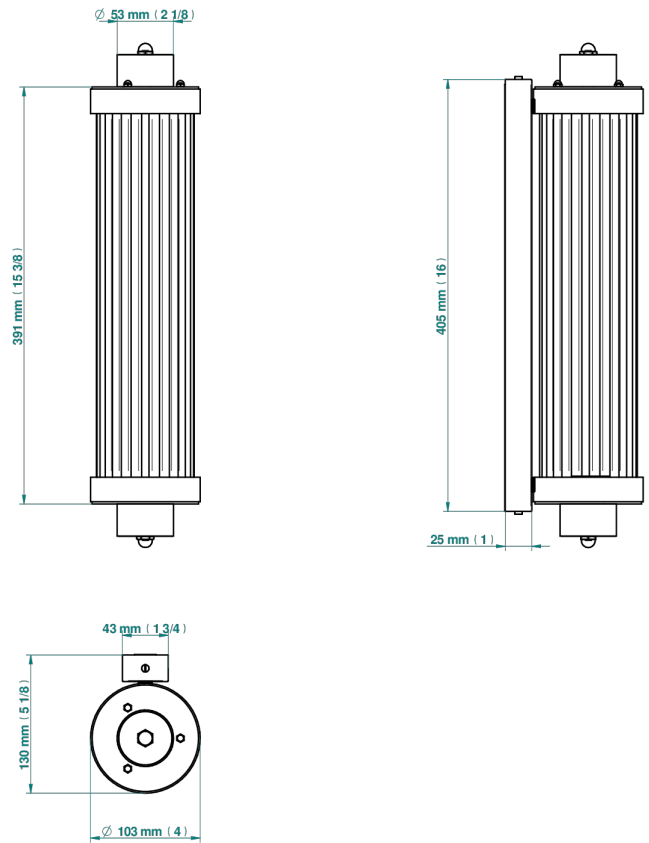

GRAND CENTRAL METAL

U9K-534/T1

Acropole Wall mounted sconce

THG[®]
PARIS

78432

10/05/2022

CHARACTERISTIC

- Grand central Metal
- Acropole Wall mounted sconce