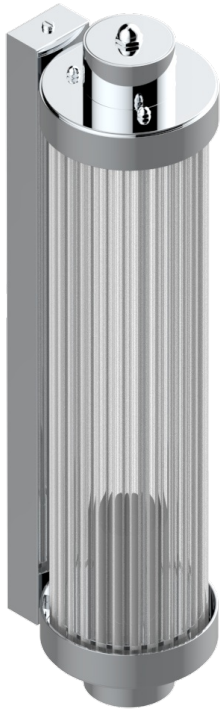

GRAND CENTRAL METAL

U9K-534/T1

Acropole Wall mounted sconce

THG[®]
PARIS

78432

10/05/2022

CHARACTERISTIC

- Grand central Metal
- Acropole Wall mounted sconce

AVAILABLE FINITIONS

Antique nickel - H28
Black ceram - D30
Blush PVD - H62
Brass color PVD - H49
Brown bronze color PVD - F33
Gold color PVD - H52

Graphite PVD - H64
Lacquered light bronze - D01
Matt Umber PVD - H67
Matt blush PVD - H60
Matt brass color PVD - H50
Matt brown bronze color PVD - F34

Matt chrome - C02
Matt gold - F07
Matt gold color PVD - H53
Matt graphite PVD - H65
Matt nickel (color finish) - C01
Matt nickel color PVD - H56

Natural smoked Brass - A13
Nickel color PVD - H55
Polished chrome (color finish) - A02
Polished chrome with gold inlay - GA1
Polished gold (color finish) - F01
Polished nickel - B01

Soft gold - F30
Soft matt gold - F31
Umber PVD - H66
Varnished matt antique red copper (color finish) - H07