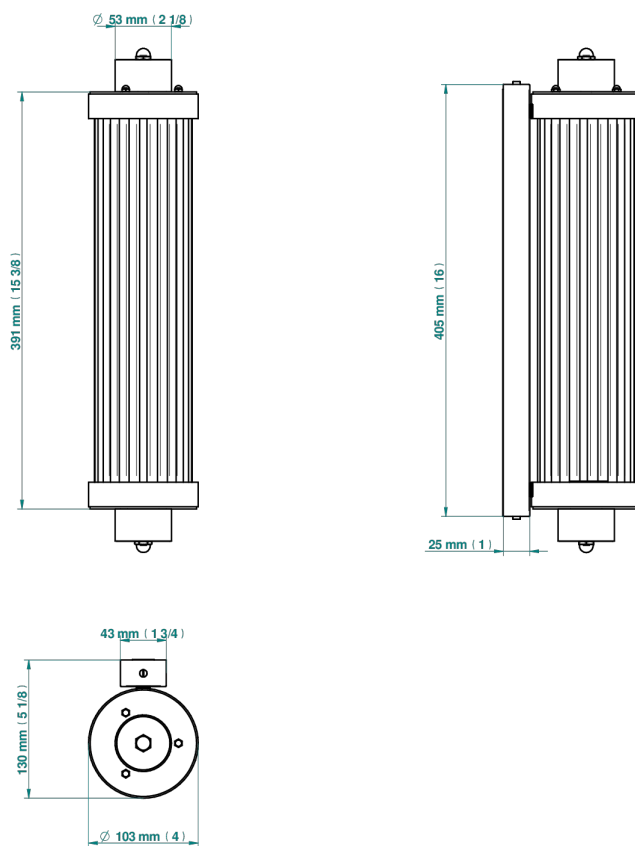

GRAND CENTRAL METAL

U9K-534/T1

Acropole Wall mounted sconce

THG[®]
PARIS

78432

10/05/2022

EIGENSCHAFTEN

- Grand central Metal
- Acropole Wall mounted sconce