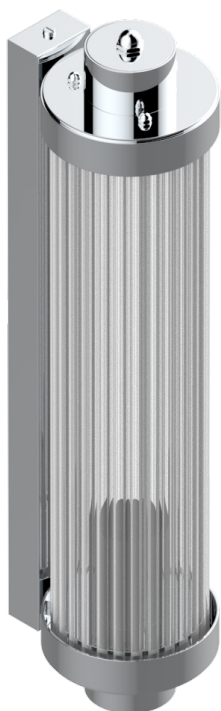

GRAND CENTRAL METAL

U9K-534/T1

Acropole Wall mounted sconce

THG[®]
PARIS

78432

10/05/2022

EIGENSCHAFTEN

- Grand central Metal
- Acropole Wall mounted sconce

VERFÜGBARE OBERFLÄCHEN

Altnickel - H28
Blassgold - F30
Blassgold matt unlackiert - F31
Bronze hell - D01
Chrom - A02
Chrom matt - C02

Gold - F01
Gold matt - F07
Kupfer altrot matt lackiert - H07
Mattschwarz keramik - D30
Natural smoked Brass - A13
Nickel matt - C01

Polished chrome with gold inlay - GA1
Pvd blush - H62
Pvd blush matt - H60
Pvd bronze braun - F33
Pvd bronze braun matt - F34
Pvd gold - H52

Pvd gold matt - H53
Pvd graphite - H64
Pvd graphite matt - H65
Pvd messing - H49
Pvd messing matt - H50
Pvd nickel - H55

Pvd nickel matt - H56
Pvd umber - H66
Pvd umber matt - H67
Silbernickel - B01