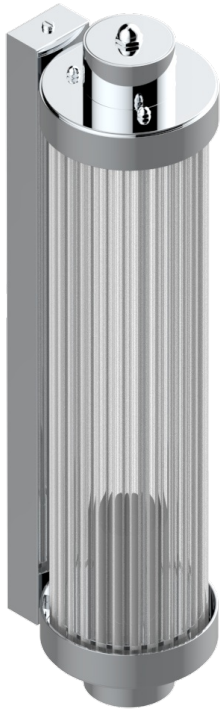

# GRAND CENTRAL METAL

U9K-534/T1

Acropole Wall mounted sconce

THG<sup>®</sup>  
PARIS

78432

10/05/2022

## CHARACTERISTIC

- Grand central Metal
- Acropole Wall mounted sconce

## AVAILABLE FINITIONS

Antique nickel - H28  
Black ceram - D30  
Blush PVD - H62  
Brass color PVD - H49  
Brown bronze color PVD - F33  
Gold color PVD - H52

Graphite PVD - H64  
Lacquered light bronze - D01  
Matt Umber PVD - H67  
Matt blush PVD - H60  
Matt brass color PVD - H50  
Matt brown bronze color PVD - F34

Matt chrome - C02  
Matt gold - F07  
Matt gold color PVD - H53  
Matt graphite PVD - H65  
Matt nickel (color finish) - C01  
Matt nickel color PVD - H56

Natural smoked Brass - A13  
Nickel color PVD - H55  
Polished chrome (color finish) - A02  
Polished chrome with gold inlay - GA1  
Polished gold (color finish) - F01  
Polished nickel - B01