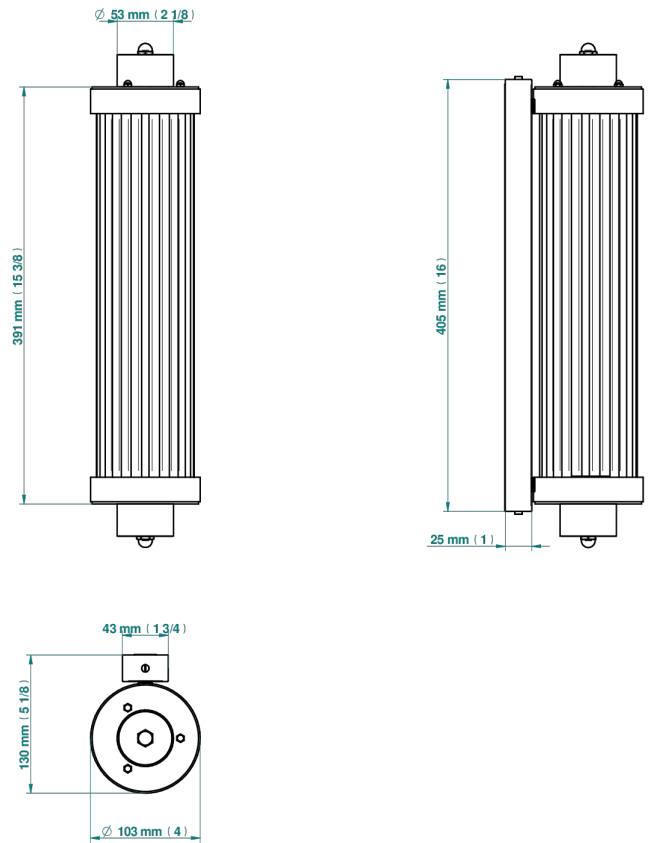

# GRAND CENTRAL METAL

U9K-534/T1

Acropole Wall mounted sconce

THG<sup>®</sup>  
PARIS

78432

10/05/2022

## CHARACTERISTIC

- Grand central Metal
- Acropole Wall mounted sconce