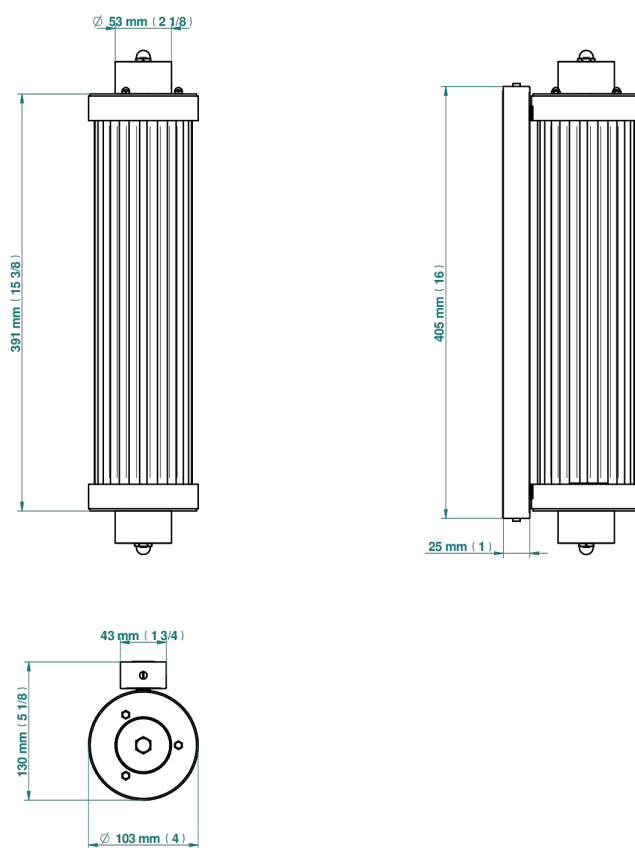

GRAND CENTRAL METAL

U9K-534/T1

Acropole Wall mounted sconce

THG[®]
PARIS

78432

10/05/2022

EIGENSCHAFTEN

- Grand central Metal
- Acropole Wall mounted sconce