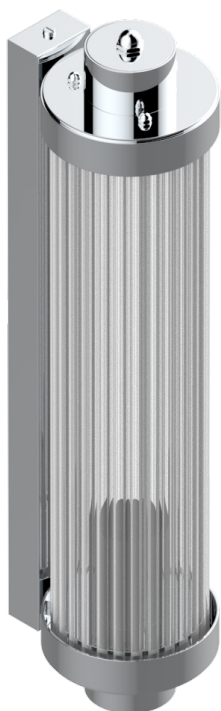

GRAND CENTRAL METAL

U9K-534/T1

Acropole Wall mounted sconce

THG[®]
PARIS

78432

10/05/2022

EIGENSCHAFTEN

- Grand central Metal
- Acropole Wall mounted sconce

VERFÜGBARE OBERFLÄCHEN

Altnickel - H28
Blassgold - F30
Blassgold matt unlackiert - F31
Bronze hell - D01
Chrom - A02
Chrom matt - C02

Gold - F01
Gold matt - F07
Kupfer altrot matt lackiert - H07
Mattschwarz keramik - D30
Natural smoked Brass - A13
Nickel matt - C01

Polished chrome with gold inlay - GA1
Pvd blush - H62
Pvd blush matt - H60
Pvd bronze braun - F33
Pvd bronze braun matt - F34
Pvd gold - H52

Pvd gold matt - H53
Pvd graphite - H64
Pvd graphite matt - H65
Pvd messing - H49
Pvd messing matt - H50
Pvd nickel - H55

Pvd nickel matt - H56
Pvd umber - H66
Pvd umber matt - H67
Silbernichel - B01