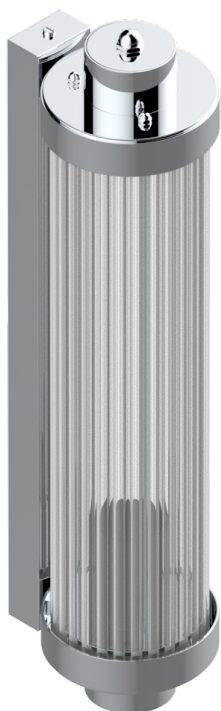

# ESTRELA METAL INLAYS

U3L-534/T1

Acropole Wall mounted sconce

THG<sup>®</sup>  
PARIS

78432

10/05/2022

## CHARACTERISTIC

- Estrela Metal inlays
- Acropole Wall mounted sconce

## AVAILABLE FINITIONS

Antique nickel - H28  
Black ceram - D30  
Blush PVD - H62  
Brass color PVD - H49  
Brown bronze color PVD - F33  
Gold color PVD - H52

Graphite PVD - H64  
Matt Umber PVD - H67  
Matt blush PVD - H60  
Matt brass color PVD - H50  
Matt brown bronze color PVD - F34  
Matt chrome - C02

Matt gold - F07  
Matt gold color PVD - H53  
Matt graphite PVD - H65  
Matt nickel (color finish) - C01  
Matt nickel color PVD - H56  
Natural smoked Brass - A13

Nickel color PVD - H55  
Polished chrome (color finish) - A02  
Polished chrome with gold inlay - GA1  
Polished gold (color finish) - F01  
Polished nickel - B01  
Soft gold - F30