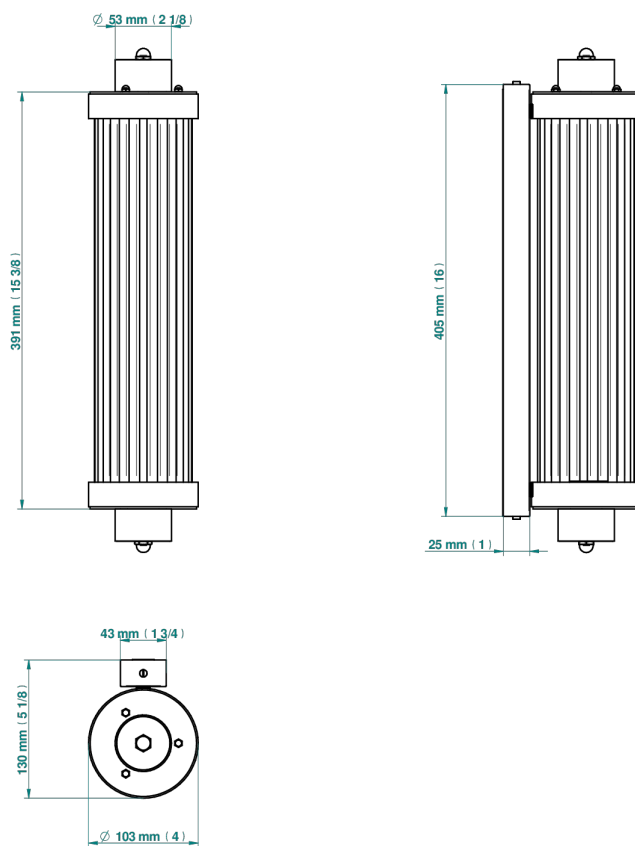

# ESTRELA METAL INLAYS

U3L-534/T1

Acropole Wall mounted sconce

THG<sup>®</sup>  
PARIS

78432

10/05/2022

## CHARACTERISTIC

- Estrela Metal inlays
- Acropole Wall mounted sconce