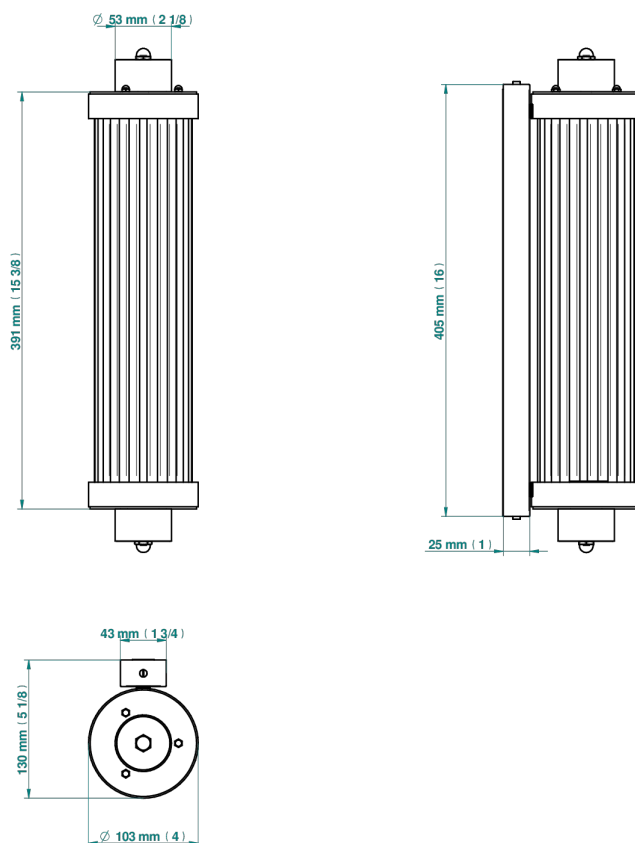

ESTRELA METAL INLAYS

U3L-534/T1

Acropole Wall mounted sconce

THG[®]
PARIS

78432

10/05/2022

ХАРАКТЕРИСТИКИ

- Estrela Metal inlays
- Acropole Wall mounted sconce