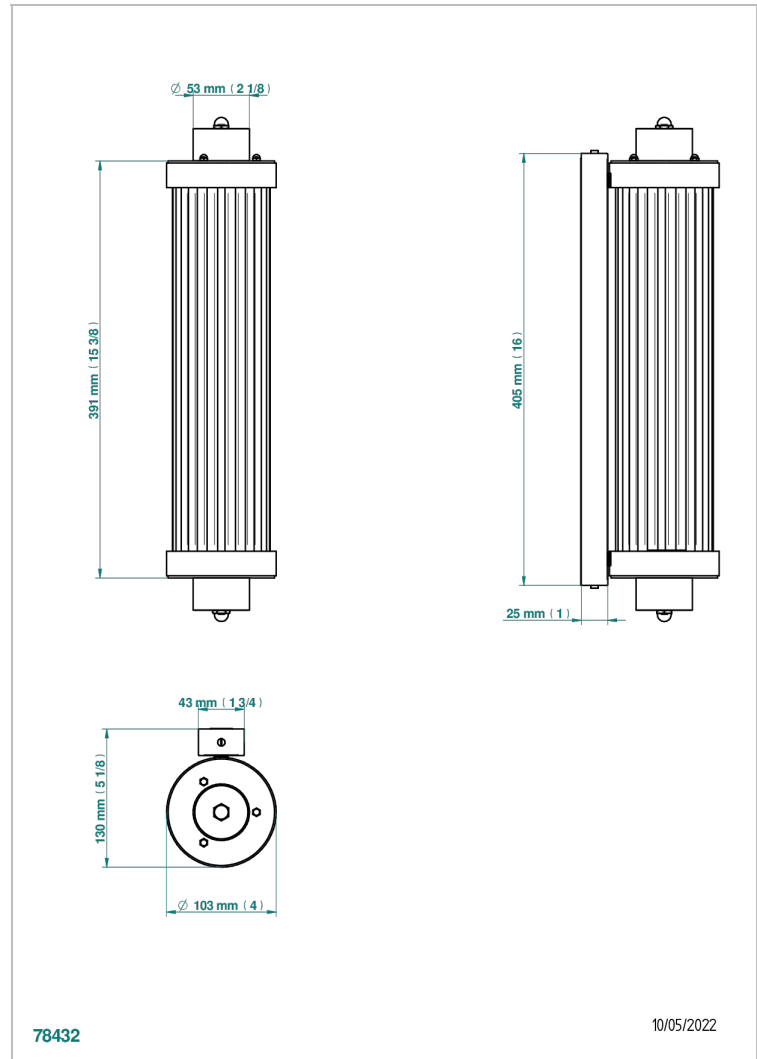

ESTRELA METAL INLAYS

U3L-534/T1

Acropole Wall mounted sconce

THG[®]
PARIS

特色

- Estrela Metal inlays
- Acropole Wall mounted sconce

可选饰面

Black ceram - D30
Blush PVD - H62
Graphite PVD - H64
Matt Umber PVD - H67
Matt blush PVD - H60
Matt graphite PVD - H65