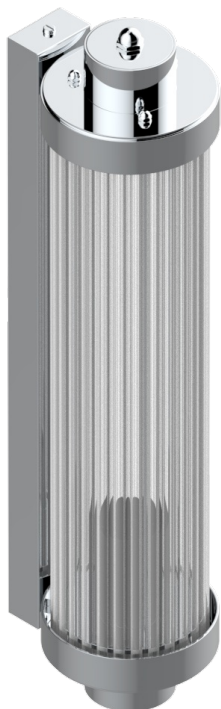

ESTRELA WITH LEVER

U3K-534/T1

Acropole Wall mounted sconce

THG[®]
PARIS

78432

10/05/2022

CHARACTERISTIC

- Estrela with lever
- Acropole Wall mounted sconce

AVAILABLE FINITIONS

Antique nickel - H28
Black ceram - D30
Blush PVD - H62
Brass color PVD - H49
Brown bronze color PVD - F33
Gold color PVD - H52

Graphite PVD - H64
Matt Umber PVD - H67
Matt blush PVD - H60
Matt brass color PVD - H50
Matt brown bronze color PVD - F34
Matt chrome - C02

Matt gold - F07
Matt gold color PVD - H53
Matt graphite PVD - H65
Matt nickel (color finish) - C01
Matt nickel color PVD - H56
Natural smoked Brass - A13

Nickel color PVD - H55
Polished chrome (color finish) - A02
Polished chrome with gold inlay - GA1
Polished gold (color finish) - F01
Polished nickel - B01
Soft gold - F30

Soft matt gold - F31
Umber PVD - H66