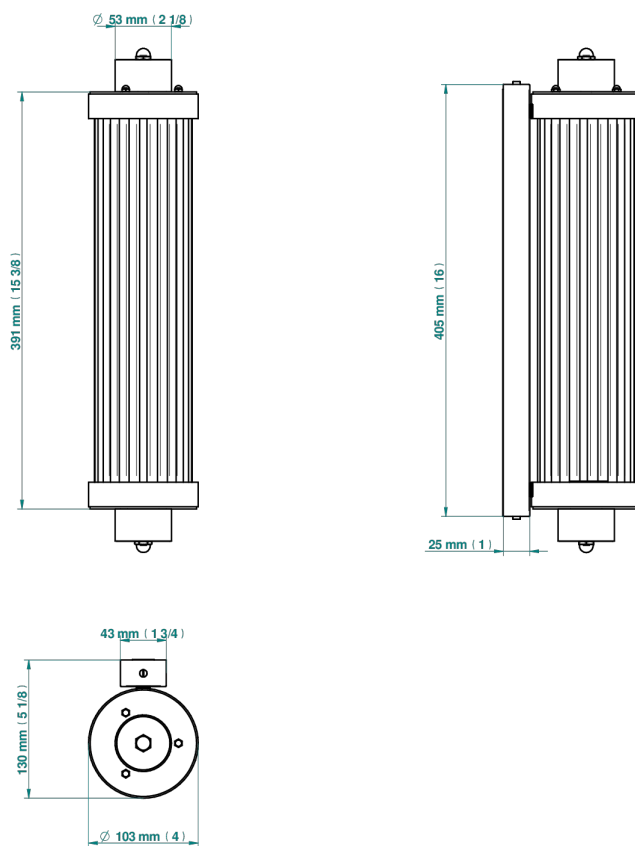

ESTRELA WITH LEVER

U3K-534/T1

Acropole Wall mounted sconce

THG[®]
PARIS

78432

10/05/2022

CHARACTERISTIC

- Estrela with lever
- Acropole Wall mounted sconce