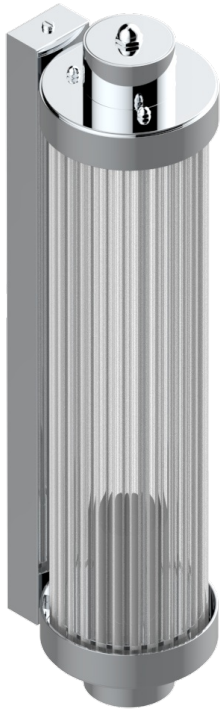

ESTRELA MIT HEBEL

U3K-534/T1

Acropole Wall mounted sconce

THG[®]
PARIS

78432

10/05/2022

EIGENSCHAFTEN

- Estrela mit Hebel
- Acropole Wall mounted sconce

VERFÜGBARE OBERFLÄCHEN

Altnickel - H28
Blassgold - F30
Blassgold matt unlackiert - F31
Chrom - A02
Chrom matt - C02
Gold - F01

Gold matt - F07
Mattschwarz keramik - D30
Natural smoked Brass - A13
Nickel matt - C01
Polished chrome with gold inlay - GA1
Pvd blush - H62

Pvd blush matt - H60
Pvd bronze braun - F33
Pvd bronze braun matt - F34
Pvd gold - H52
Pvd gold matt - H53
Pvd graphite - H64

Pvd graphite matt - H65
Pvd messing - H49
Pvd messing matt - H50
Pvd nickel - H55
Pvd nickel matt - H56
Pvd umber - H66

Pvd umber matt - H67
Silbernickel - B01