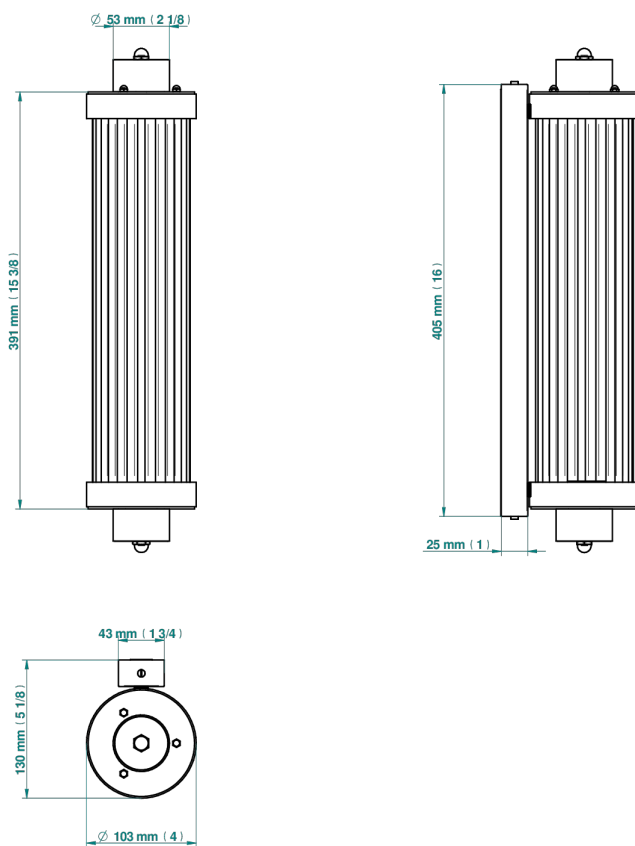

ESTRELA WITH LEVER

U3K-534/T1

Acropole Wall mounted sconce

THG[®]
PARIS

78432

10/05/2022

CHARACTERISTIC

- Estrela with lever
- Acropole Wall mounted sconce