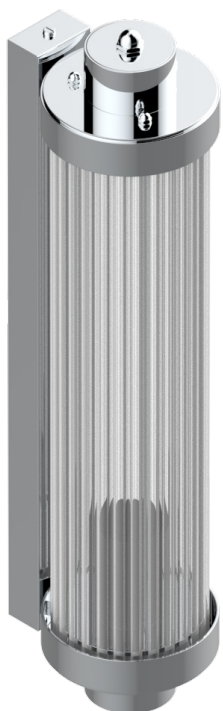

ESTRELA WITH LEVER

U3K-534/T1

Acropole Wall mounted sconce

THG[®]
PARIS

78432

10/05/2022

CHARACTERISTIC

- Estrela with lever
- Acropole Wall mounted sconce

AVAILABLE FINITIONS

Antique nickel - H28
Black ceram - D30
Blush PVD - H62
Brass color PVD - H49
Brown bronze color PVD - F33
Gold color PVD - H52

Graphite PVD - H64
Matt Umber PVD - H67
Matt blush PVD - H60
Matt brass color PVD - H50
Matt brown bronze color PVD - F34
Matt chrome - C02

Matt gold - F07
Matt gold color PVD - H53
Matt graphite PVD - H65
Matt nickel (color finish) - C01
Matt nickel color PVD - H56
Natural smoked Brass - A13

Nickel color PVD - H55
Polished chrome (color finish) - A02
Polished chrome with gold inlay - GA1
Polished gold (color finish) - F01
Polished nickel - B01
Soft gold - F30

Soft matt gold - F31
Umber PVD - H66