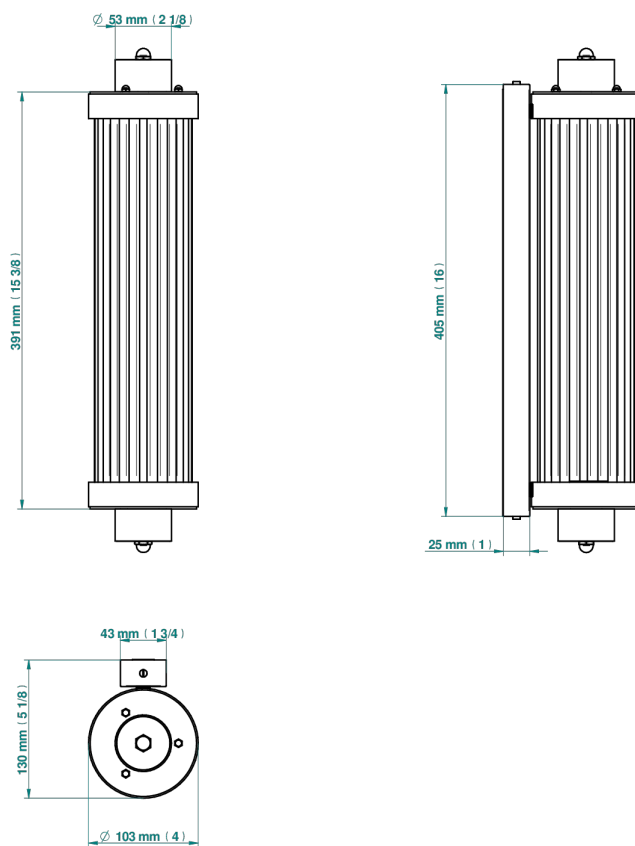

HAMPTONS WITH LEVER HANDLES

G4S-534/T1

Acropole Wall mounted sconce

THG[®]
PARIS

78432

10/05/2022

CHARACTERISTIC

- Hamptons with lever handles
- Acropole Wall mounted sconce