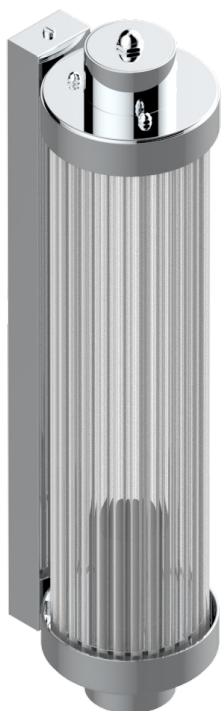

HAMPTONS WITH LEVER HANDLES

G4S-534/T1

Acropole Wall mounted sconce

THG[®]
PARIS

78432

10/05/2022

CHARACTERISTIC

- Hamptons with lever handles
- Acropole Wall mounted sconce

AVAILABLE FINITIONS

Antique nickel - H28
Black ceram - D30
Blush PVD - H62
Brass color PVD - H49
Brown bronze color PVD - F33
Gold color PVD - H52

Graphite PVD - H64
Lacquered light bronze - D01
Matt Umber PVD - H67
Matt blush PVD - H60
Matt brass color PVD - H50
Matt brown bronze color PVD - F34

Matt chrome - C02
Matt gold - F07
Matt gold color PVD - H53
Matt graphite PVD - H65
Matt nickel (color finish) - C01
Matt nickel color PVD - H56

Natural smoked Brass - A13
Nickel color PVD - H55
Polished chrome (color finish) - A02
Polished gold (color finish) - F01
Polished nickel - B01
Soft gold - F30

Soft matt gold - F31
Umber PVD - H66
Varnished matt antique red copper
(color finish) - H07