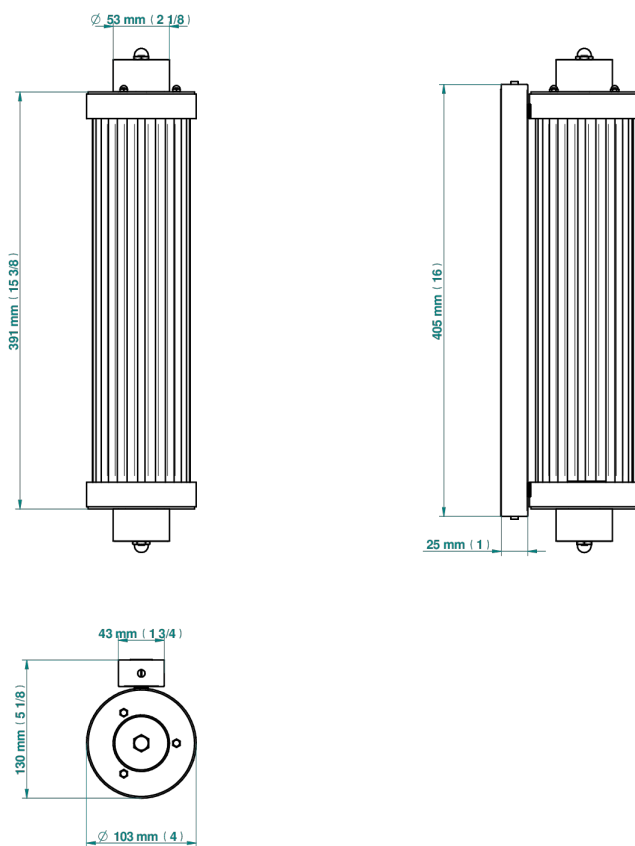

HAMPTONS CON MANETAS

G4S-534/T1

Acropole Wall mounted sconce

THG[®]
PARIS

78432

10/05/2022

CARACTERÍSTICAS

- Hamptons con manetas
- Acropole Wall mounted sconce