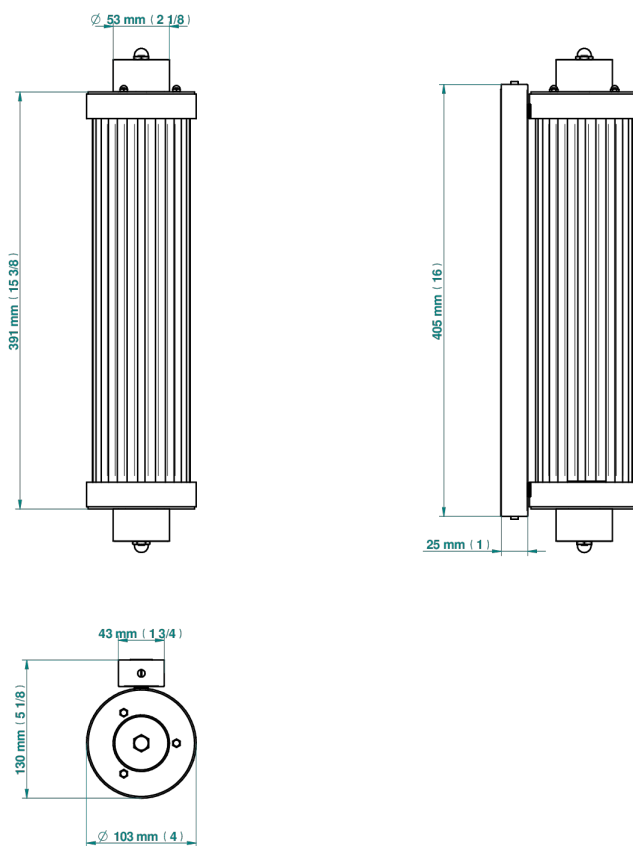

HAMPTONS WITH LEVER HANDLES

G4S-534/T1

Acropole Wall mounted sconce

THG[®]
PARIS

78432

10/05/2022

CHARACTERISTIC

- Hamptons with lever handles
- Acropole Wall mounted sconce