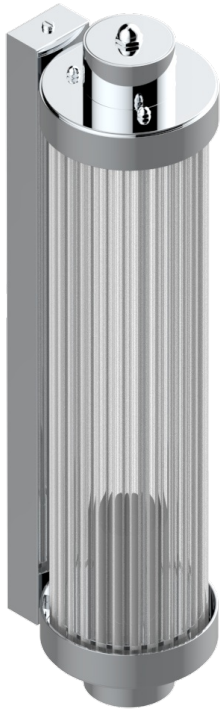

STANDARDARTIKEL

G00-534/T1

Acropole Wall mounted sconce

THG[®]
PARIS

78432

10/05/2022

EIGENSCHAFTEN

- Standardartikel
- Acropole Wall mounted sconce

VERFÜGBARE OBERFLÄCHEN

Altnickel - H28
Blassgold - F30
Blassgold matt unlackiert - F31
Bronze hell - D01
Chrom - A02
Chrom / gold - G02

Chrom matt - C02
Gold - F01
Gold matt - F07
Kupfer altrot matt lackiert - H07
Mattschwarz keramik - D30
Nickel matt - C01

Pvd blush - H62
Pvd blush matt - H60
Pvd bronze braun - F33
Pvd bronze braun matt - F34
Pvd gold - H52
Pvd gold matt - H53

Pvd graphite - H64
Pvd graphite matt - H65
Pvd messing - H49
Pvd messing matt - H50
Pvd nickel - H55
Pvd nickel matt - H56

Pvd umber - H66
Pvd umber matt - H67
Silbernickel - B01