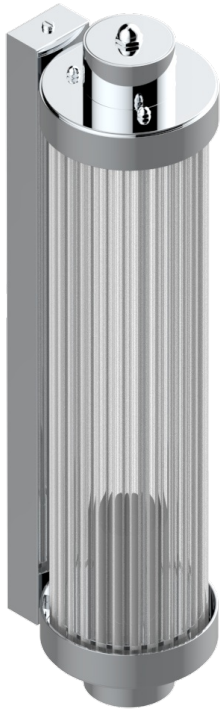

GENERAL ITEMS

G00-534/T1

Acropole Wall mounted sconce

THG[®]
PARIS

78432

10/05/2022

CHARACTERISTIC

- General Items
- Acropole Wall mounted sconce

AVAILABLE FINITIONS

Antique nickel - H28
Black ceram - D30
Blush PVD - H62
Brass color PVD - H49
Brown bronze color PVD - F33
Gold color PVD - H52

Graphite PVD - H64
Lacquered light bronze - D01
Matt Umber PVD - H67
Matt blush PVD - H60
Matt brass color PVD - H50
Matt brown bronze color PVD - F34

Matt chrome - C02
Matt gold - F07
Matt gold color PVD - H53
Matt graphite PVD - H65
Matt nickel (color finish) - C01
Matt nickel color PVD - H56

Nickel color PVD - H55
Polished chrome (color finish) - A02
Polished chrome / Polished gold (color finish) - G02
Polished gold (color finish) - F01
Polished nickel - B01
Soft gold - F30

Soft matt gold - F31
Umber PVD - H66
Varnished matt antique red copper (color finish) - H07