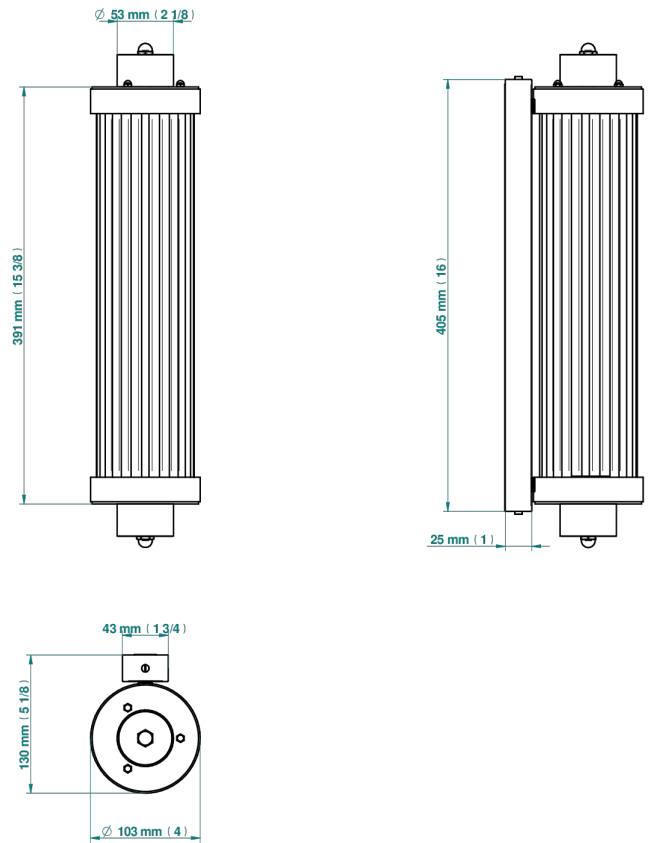

GENERAL ITEMS

G00-534/T1

Acropole Wall mounted sconce

THG[®]
PARIS

78432

10/05/2022

CHARACTERISTIC

- General Items
- Acropole Wall mounted sconce