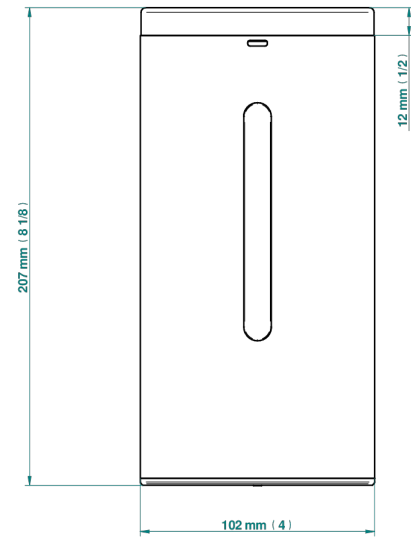

GRAND CENTRAL BLACK ONYX

U9M-613IRB

Automatic liquid soap dispenser

THG[®]
PARIS

78431

01/03/2022

CARACTERÍSTICAS

- Grand central Black Onyx
- Automatic liquid soap dispenser