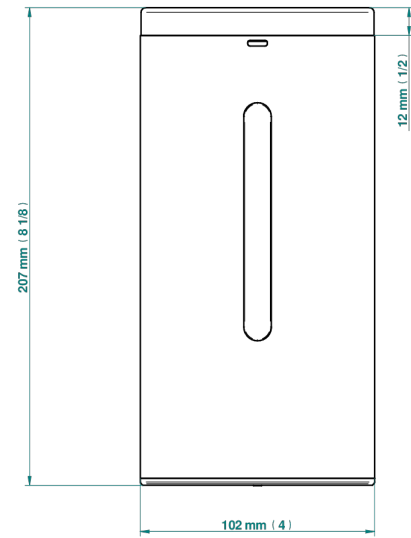

BEYOND CRYSTAL -BUE CRYSTAL

U6K-613IRB

Automatic liquid soap dispenser

78431

01/03/2022

CHARACTERISTIC

- Beyond Crystal -Bue crystal
- Automatic liquid soap dispenser

AVAILABLE FINITIONS