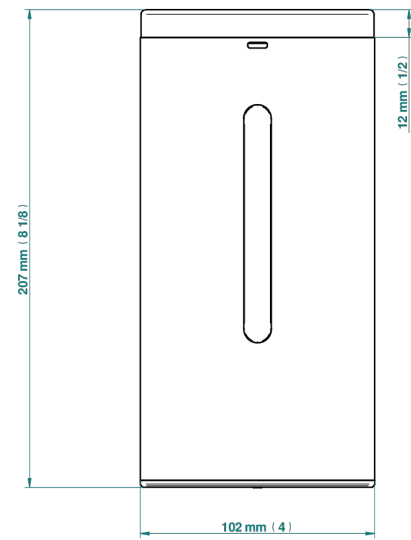

BEYOND CRYSTAL - CHAMPAGNE CRYSTAL

U6J-6131RB

Automatic liquid soap dispenser

THG[®]
PARIS

78431

01/03/2022

特色

- Beyond Crystal - Champagne crystal
- Automatic liquid soap dispenser