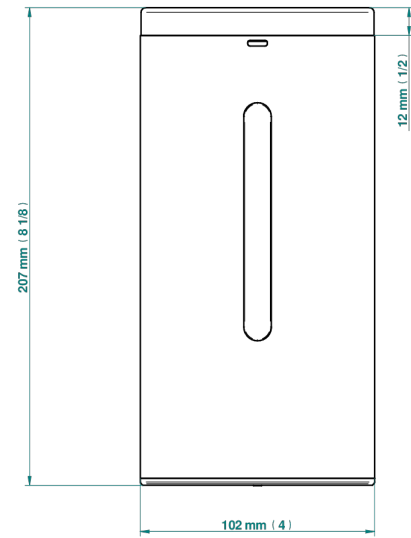

# BEYOND CRYSTAL - CRISTAL CLARO

U6F-613IRB

Automatic liquid soap dispenser

THG<sup>®</sup>  
PARIS

78431

01/03/2022