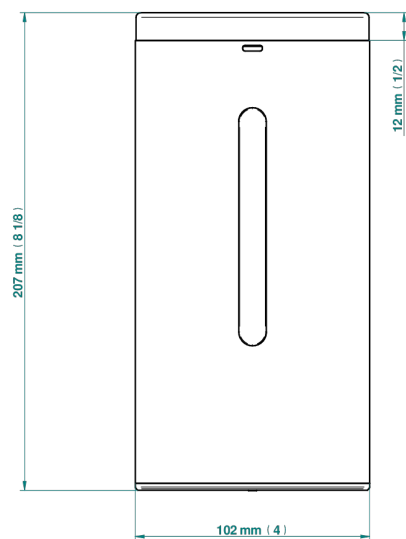

# BEYOND CRYSTAL - CLEAR CRYSTAL

U6F-6131RB

Automatic liquid soap dispenser

THG<sup>®</sup>  
PARIS

78431

01/03/2022