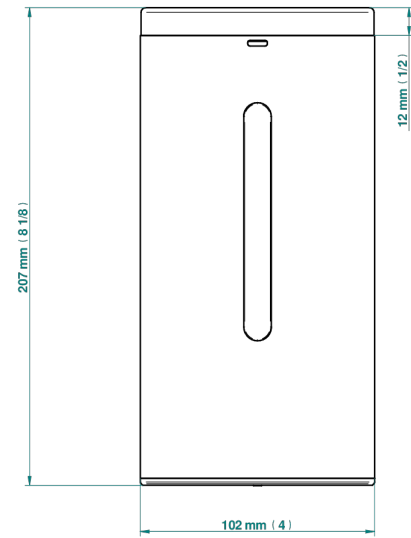

BEYOND CRYSTAL, KRISTALL KLAR

U6F-6131RB

Automatic liquid soap dispenser

THG[®]
PARIS

78431

01/03/2022

EIGENSCHAFTEN

- Beyond Crystal, Kristall klar
- Automatic liquid soap dispenser