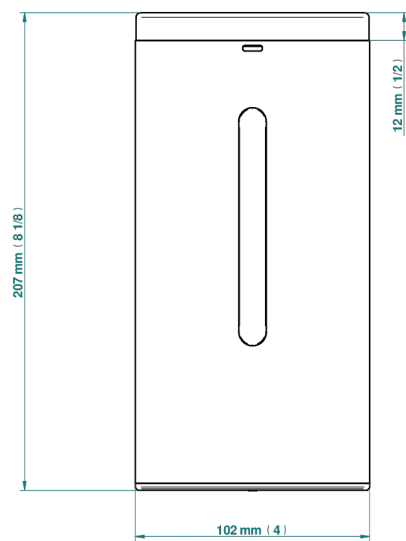

BEYOND CRYSTAL - CLEAR CRYSTAL

U6F-6131RB

Automatic liquid soap dispenser

78431

01/03/2022

CHARACTERISTIC

- Beyond Crystal - Clear crystal
- Automatic liquid soap dispenser

AVAILABLE FINITIONS